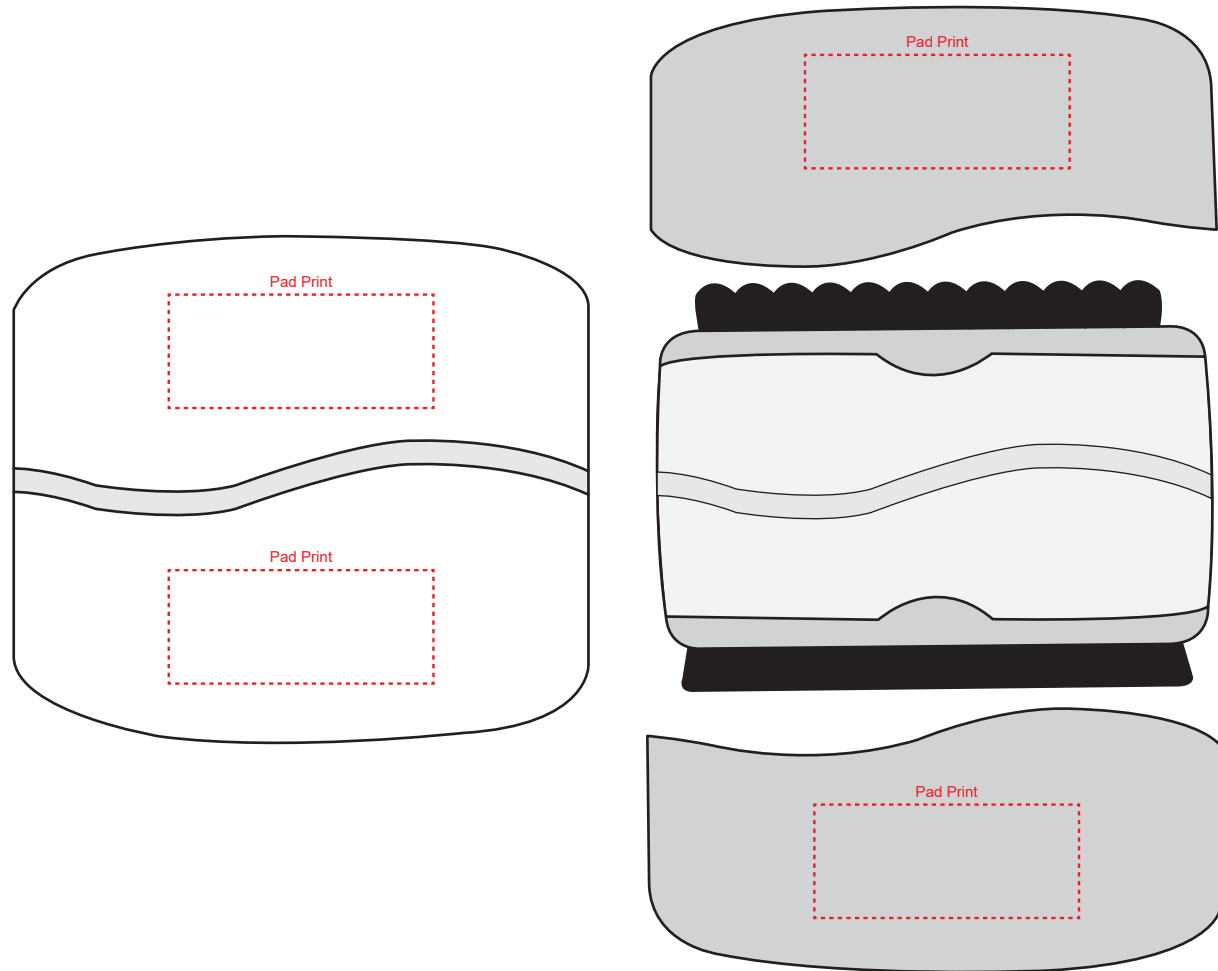

Product Name:

Computer Brush

Product Code:

DS145

Product Size:

67mm x 76mm x 15mm

Decoration Area:

35mm x 15mm - pad print

100% actual size