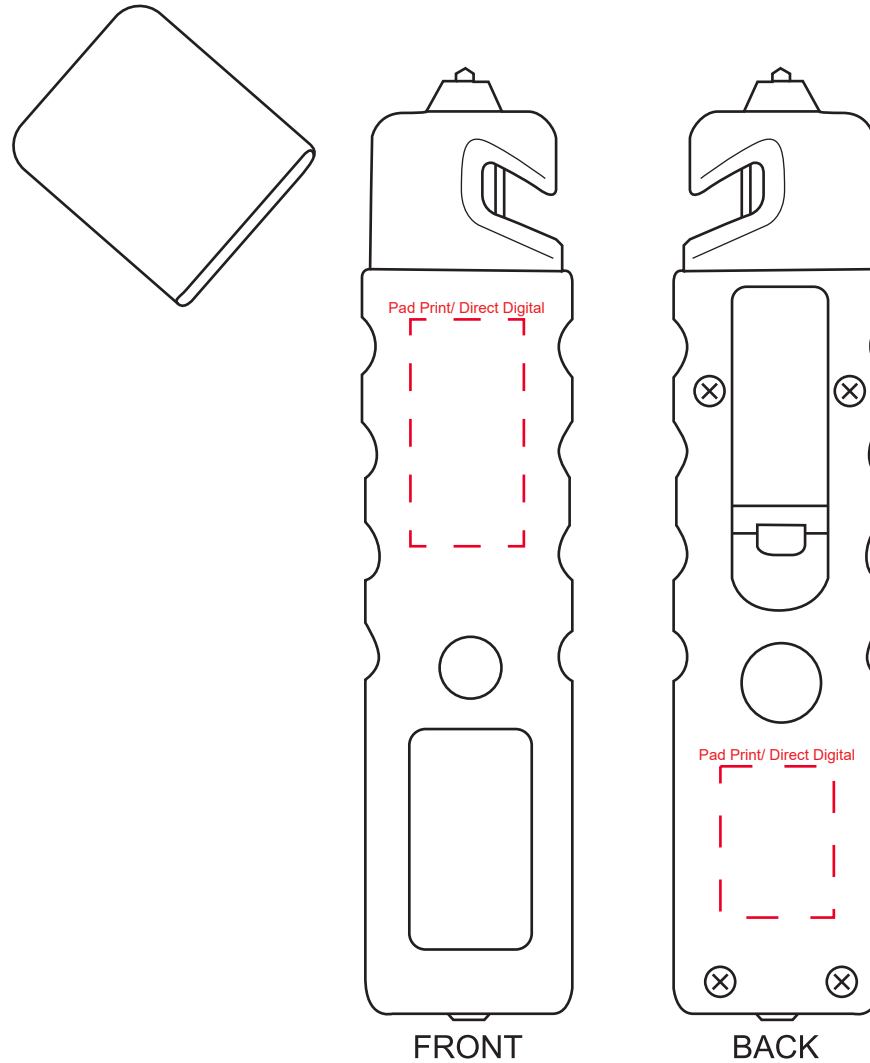

**Product Name:**

Emergency Hammer Torch

**Product Code:**

EHT001

**Product Size:**

126mm x 28mm x 16mm

**Product Colours:**

Black, white

**Decoration Area:**

30mm x 15mm - pad print

20mm x 15mm - pad print back

30mm x 15mm - direct digital

20mm x 15mm - direct digital back

100% actual size