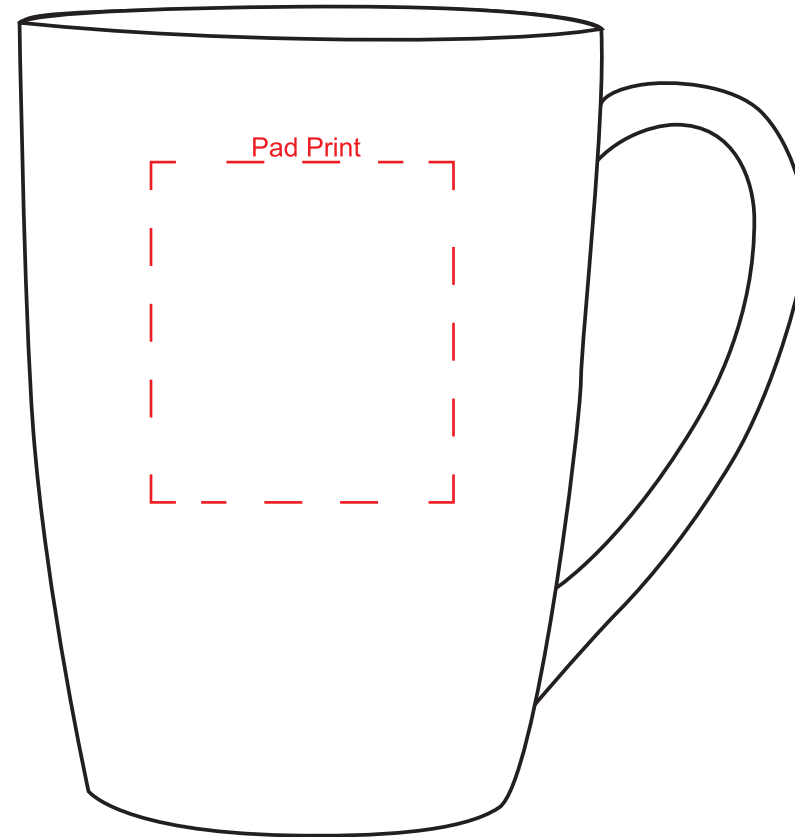

Product Name:

Envee Bamboo Mug

Product Code:

EK005

Product Size:

80mm x 110mm x 111mm

Product Colours:

Creamy, green

Decoration Area:

40mm x 45mm - pad print

100% actual size

Line drawing is for approximate print positional purposes only. It is not intended to be an exact scale or detailed representation. Colour proofs are to be used as a guide only. Red dotted lines will not be printed, these are for max print guides only. Small details or text including trade marks may fill in and not be legible.