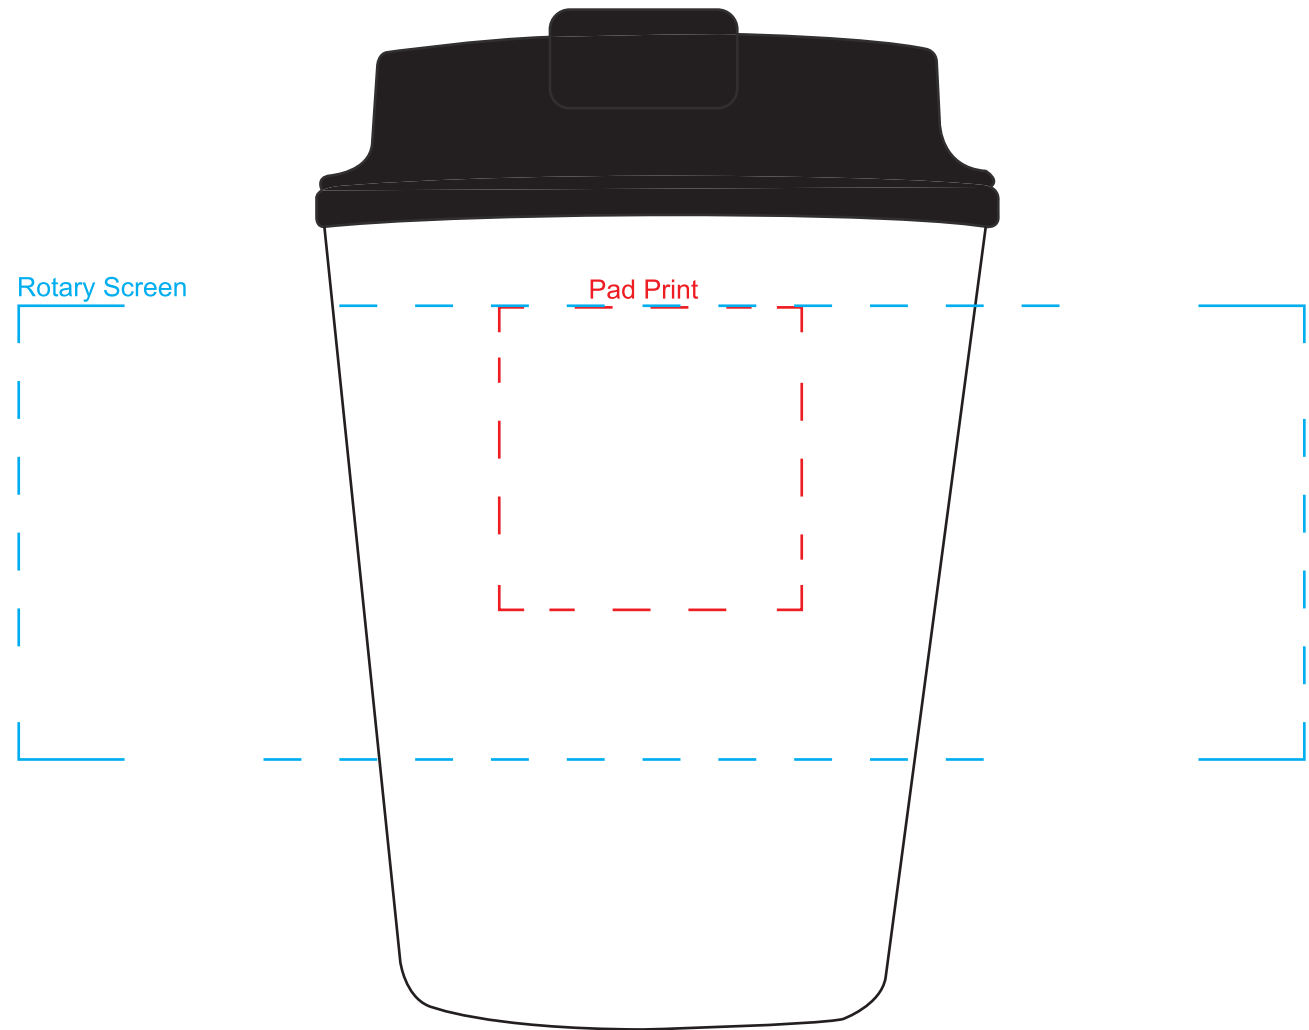

**Product Name:**

Karvo Ecco Kuppa

**Product Code:**

EK010

**Product Size:**

130mm x 90mm

**Product Colours:**

Black, white, pink, yellow, navy blue,  
cyan, red, bamboo

**Decoration Area:**

40mm x 40mm - pad print

170mm x 60mm - rotary screen print

100% actual size

Line drawing is for approximate print positional purposes only. It is not intended to be an exact scale or detailed representation. Colour proofs are to be used as a guide only. Red dotted lines will not be printed, these are for max print guides only. Small details or text including trade marks may fill in and not be legible.