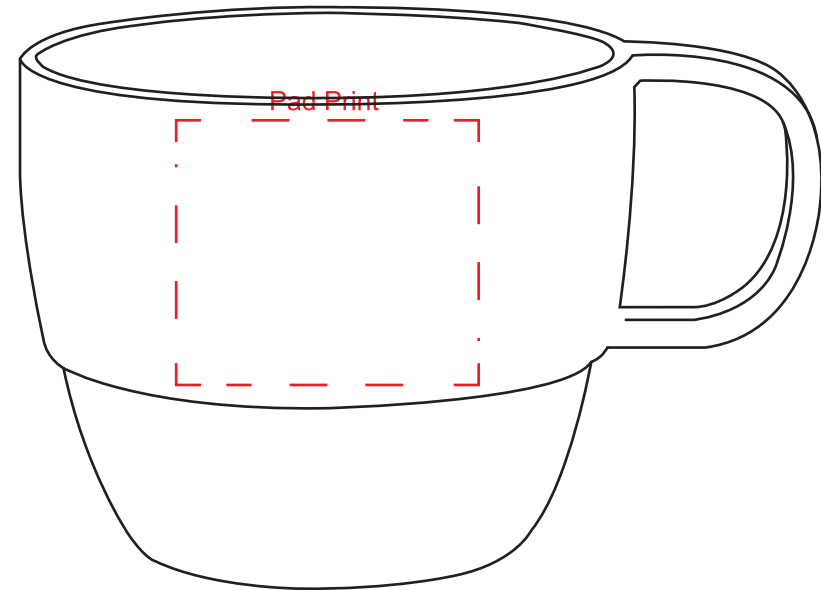

Product Name:

Vetto Wheat Straw Coffee Cup

Product Code:

EK011

Product Size:

128mm x 96mm x 77mm

Product Colours:

Natural

Decoration Area:

40mm x 35mm - pad print

145mm x 30mm - rotary screen print

30mm x 35mm - direct digital

Rotary Screen

100% actual size