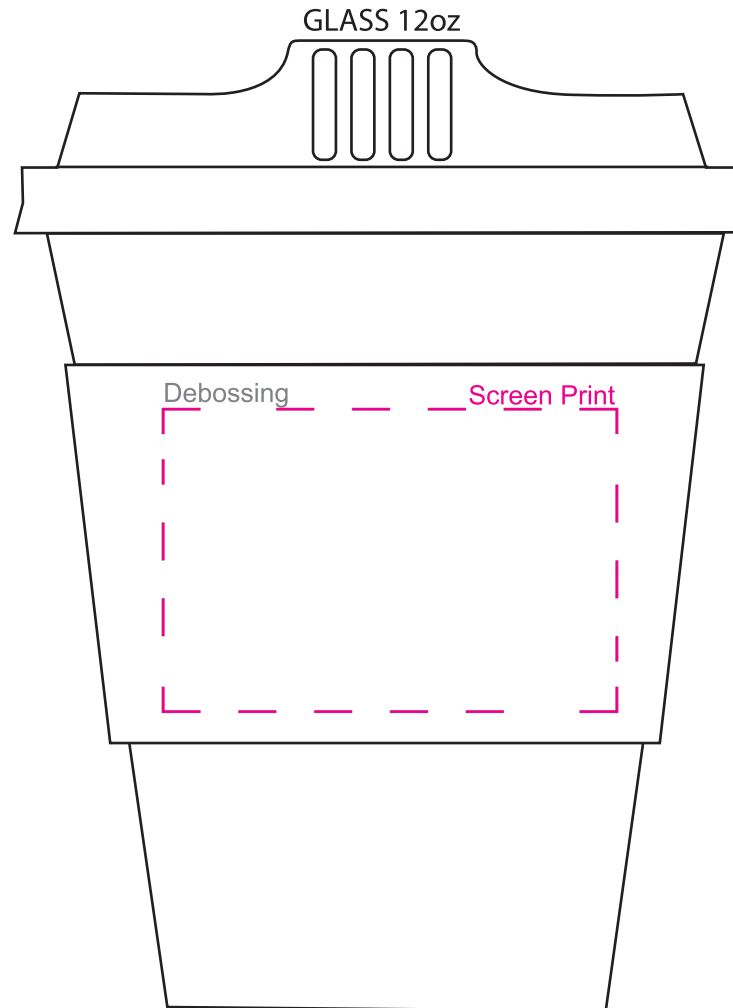

Product Name:

Carlo Glass Coffee Cup - Silicone Band

Product Code:

EK012

Product Size:

90mm x 130mm

Product Colours:

Black, white, red, yellow, orange, pink, bright green, dark green, teal, light blue, royal blue, dark blue, purple

Decoration Area:

60mm x 40mm - screen print

60mm x 40mm - debossing

100% actual size