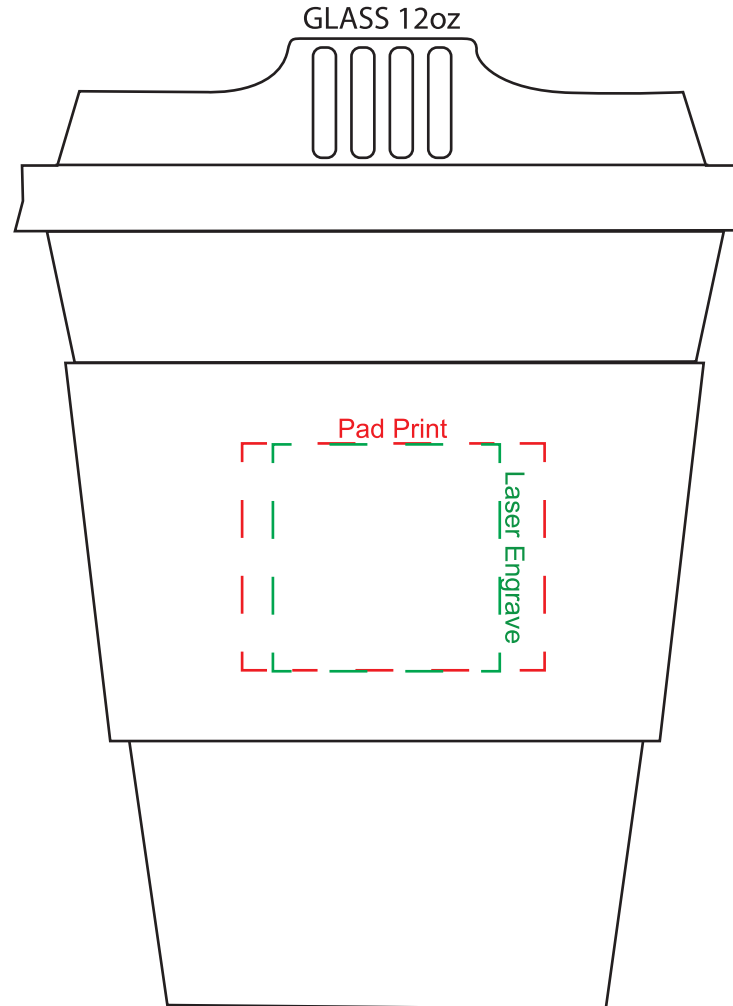

Product Name:

Carlo Glass Coffee Cup - Cork Band

Product Code:

EK013

Product Size:

90mm x 130mm

Product Colours:

Black, white, red, yellow, orange, pink, bright green, dark green, teal, light blue, royal blue, dark blue, purple, natural cork

Decoration Area:

40mm x 30mm - pad print

30mm x 30mm - laser engrave

100% actual size