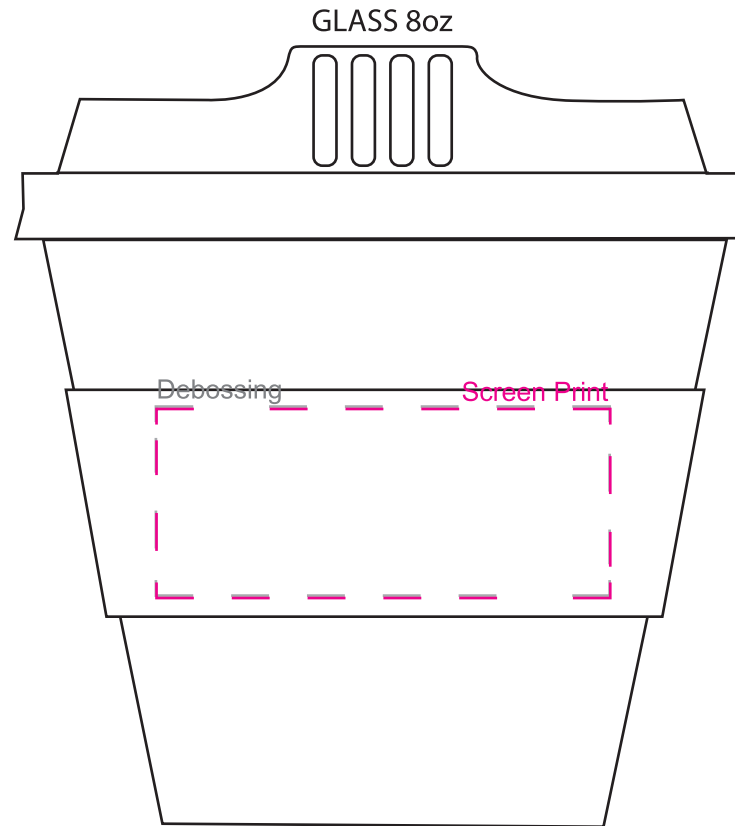

**Product Name:**

Venice Glass Coffee Cup

**Product Code:**

EK014

**Product Size:**

90mm x 103mm

**Product Colours:**

Black, white, red, yellow, orange, pink, bright green, dark green, teal, light blue, royal blue, dark blue, purple

**Decoration Area:**

60mm x 25mm - screen print

60mm x 25mm - debossing

100% actual size