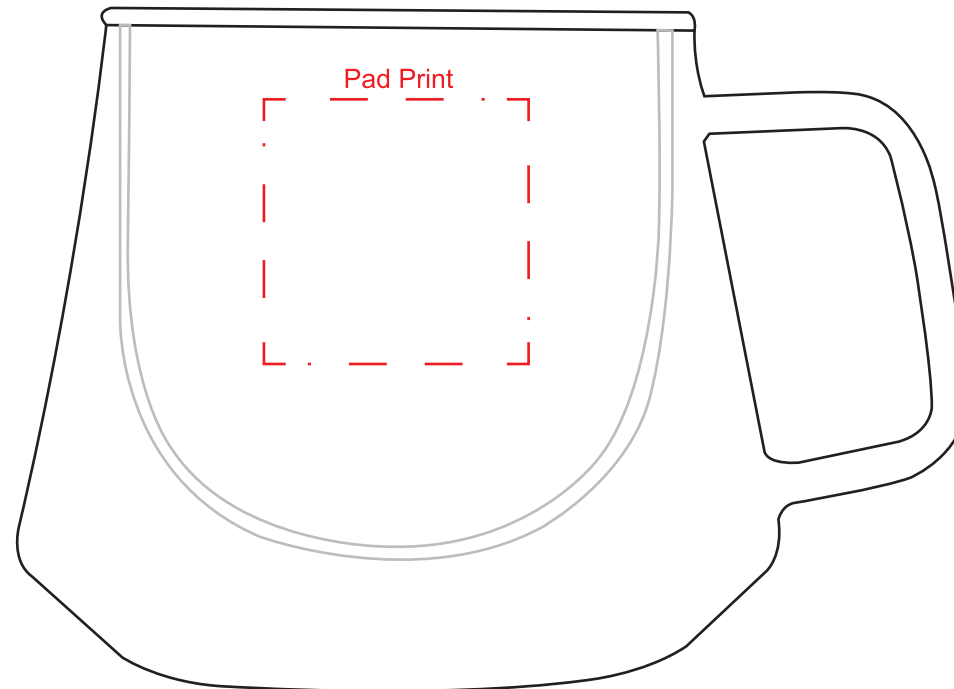

Product Name:

Diamond Glass Coffee Cup

Product Code:

EK015

Product Size:

128mm x 100mm x 85mm

Product Colours:

Clear

Decoration Area:

35mm x 35mm - pad print

100% actual size

Line drawing is for approximate print positional purposes only. It is not intended to be an exact scale or detailed representation. Colour proofs are to be used as a guide only. Red dotted lines will not be printed, these are for max print guides only. Small details or text including trade marks may fill in and not be legible.