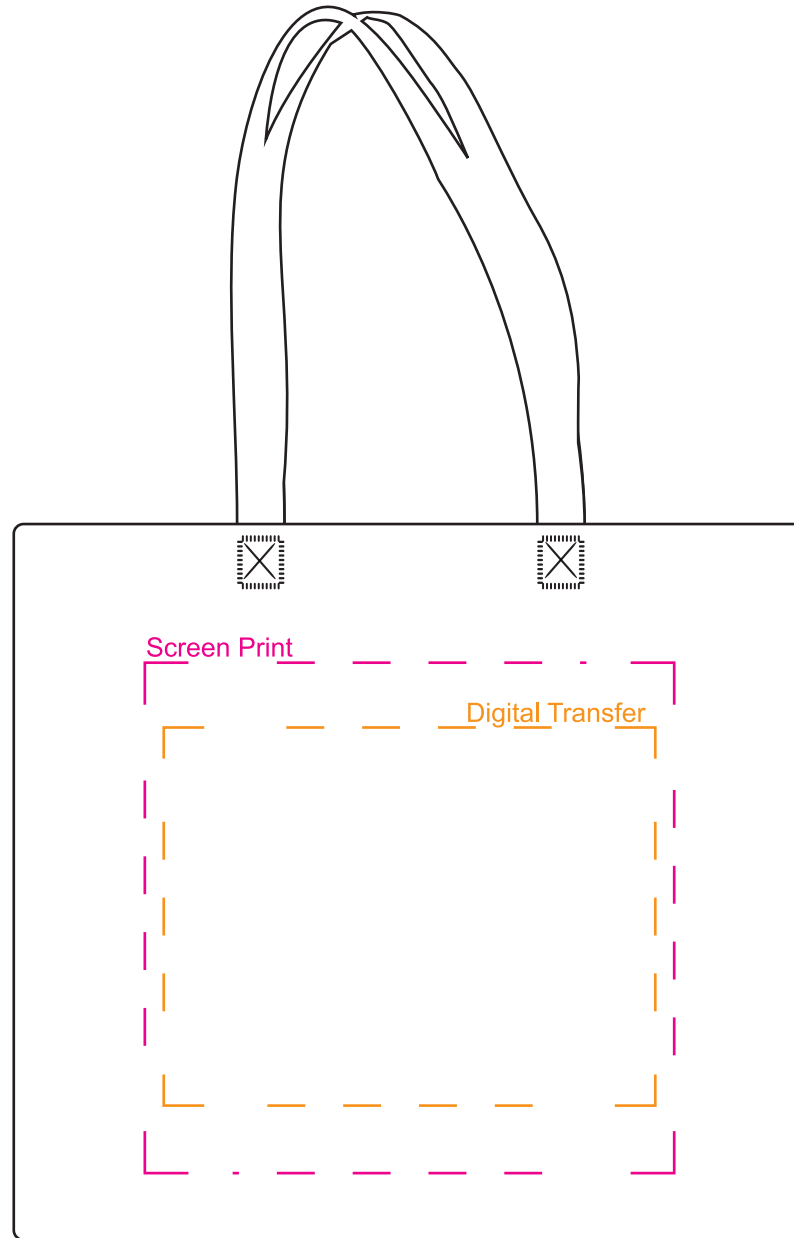

**Product Name:**

Oxford Felt Shopper

**Product Code:**

FB003

**Product Size:**

420mm x 380mm

**Product Colours:**

Light Grey

**Decoration Area:**

280mm x 270mm - screen print

260mm x 200mm - digital transfer

25% actual size

Line drawing is for approximate print positional purposes only. It is not intended to be an exact scale or detailed representation. Colour proofs are to be used as a guide only. Red dotted lines will not be printed, these are for max print guides only. Small details or text including trade marks may fill in and not be legible.