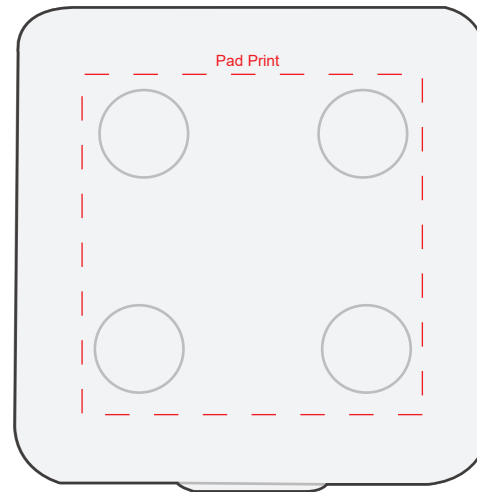

Product Name:

Mate Whiskey Ice Cube Set

Product Code:

ICB001

Product Size:

63mm x 63mm x 32mm

Product Colours:

Silver

Decoration Area:

45mm x 45mm - pad print

45mmD - digital label

42mm x 46mm - digital label

20mm x 20mm - laser engrave

 Engraves to tone-on-tone silver

100% actual size

Line drawing is for approximate print positional purposes only. It is not intended to be an exact scale or detailed representation. Colour proofs are to be used as a guide only. Red dotted lines will not be printed, these are for max print guides only. Small details or text including trade marks may fill in and not be legible.