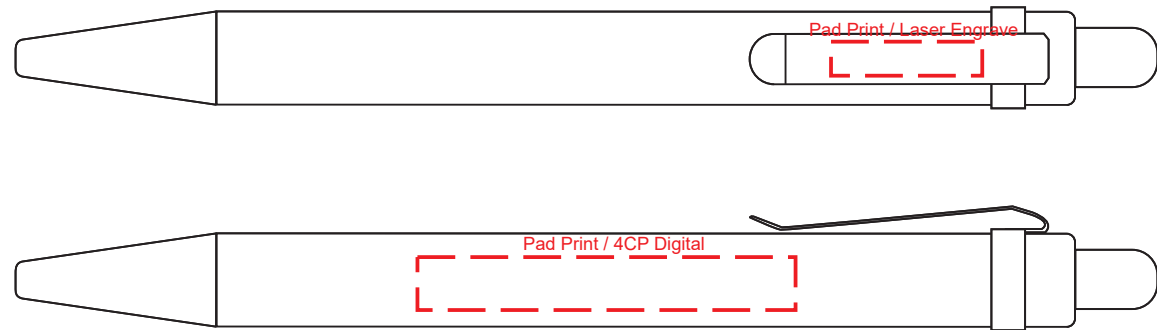

Product Name:

Ice PM

Product Code:

ICY002

Product Size:

151mm x 15mm x 10mm

Product Colours:

Range of colours

Decoration Area:

50mm x 7mm - pad print

20mm x 4.5mm - pad print clip

50mm x 7mm - direct digital

20mm x 4.5mm - laser engrave clip

 Engraves to silver

100% actual size

Line drawing is for approximate print positional purposes only. It is not intended to be an exact scale or detailed representation. Colour proofs are to be used as a guide only. Red dotted lines will not be printed, these are for max print guides only. Small details or text including trade marks may fill in and not be legible.