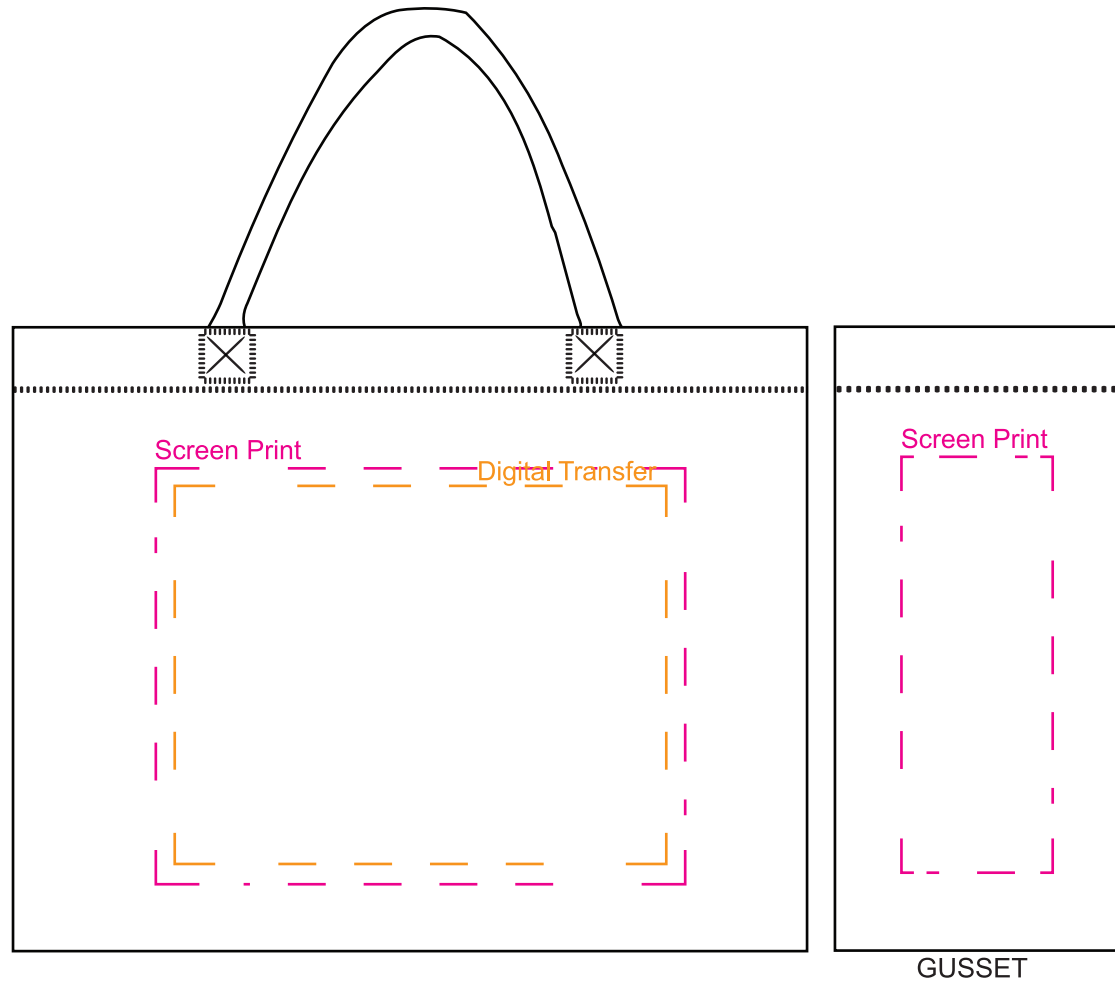

Product Name:

Jute Bag Natural

Product Code:

JTB001

Product Size:

420mm x 330mm x 150mm

Product Colours:

Natural

Decoration Area:

280mm x 220mm - screen print

80mm x 220mm - screen print gusset

260mm x 200mm - digital transfer

25% actual size

Line drawing is for approximate print positional purposes only. It is not intended to be an exact scale or detailed representation. Colour proofs are to be used as a guide only. Red dotted lines will not be printed, these are for max print guides only. Small details or text including trade marks may fill in and not be legible.