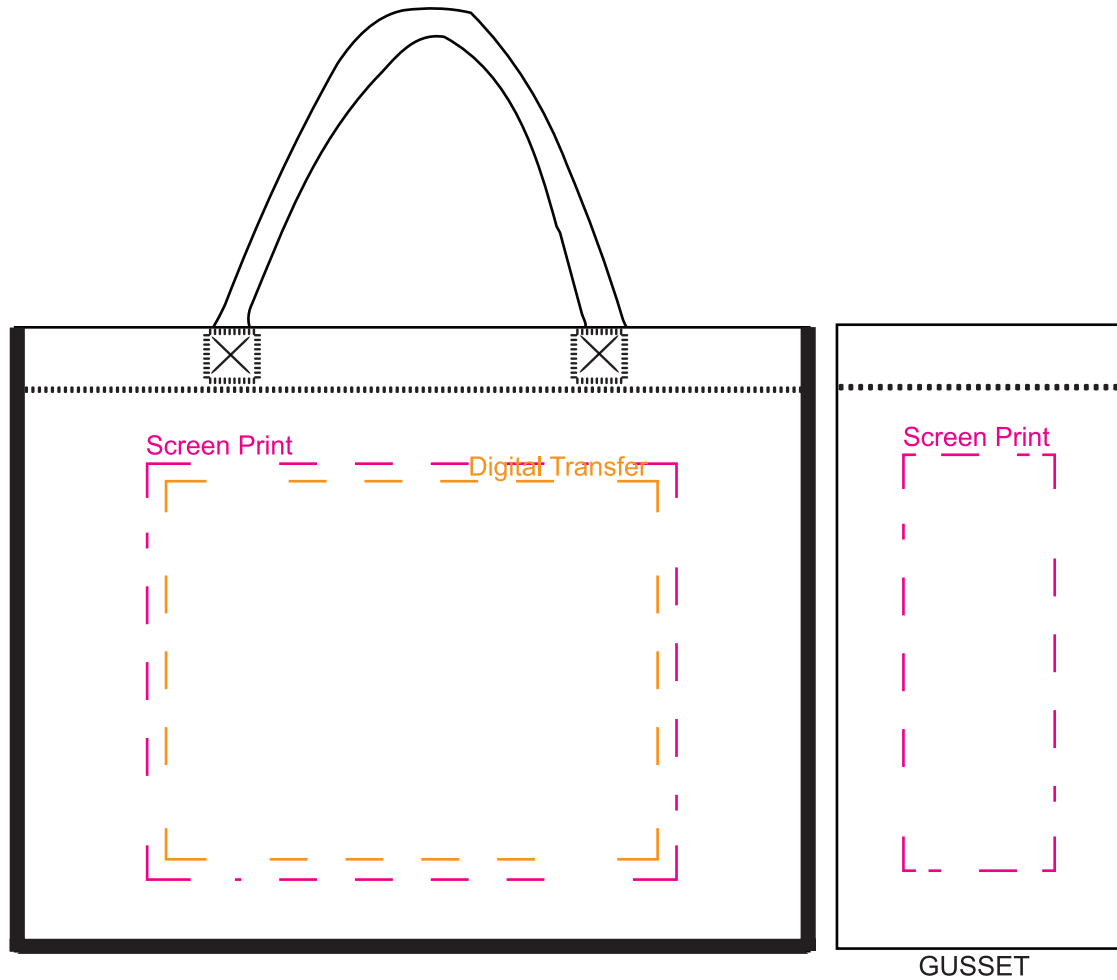

Product Name:

Jute Bag Coloured

Product Code:

JTB002

Product Size:

420mm x 330mm x 150mm

Product Colours:

Black, red, navy blue

Decoration Area:

280mm x 220mm - screen print

80mm x 220mm - screen print gusset

260mm x 200mm - digital transfer

25% actual size