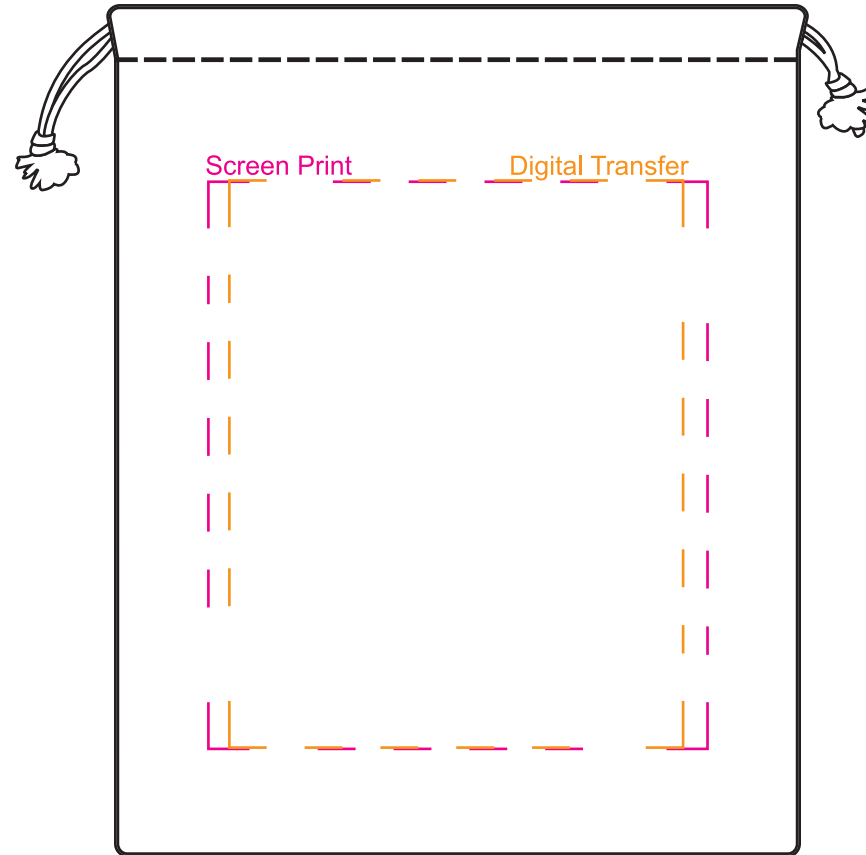

Product Name:

Maryland Produce Jute Bag

Product Code:

JTB005

Product Size:

300mm x 375mm

Product Colours:

Natural

Decoration Area:

220mm x 250mm - screen print

200mm x 250mm - digital transfer

30% actual size