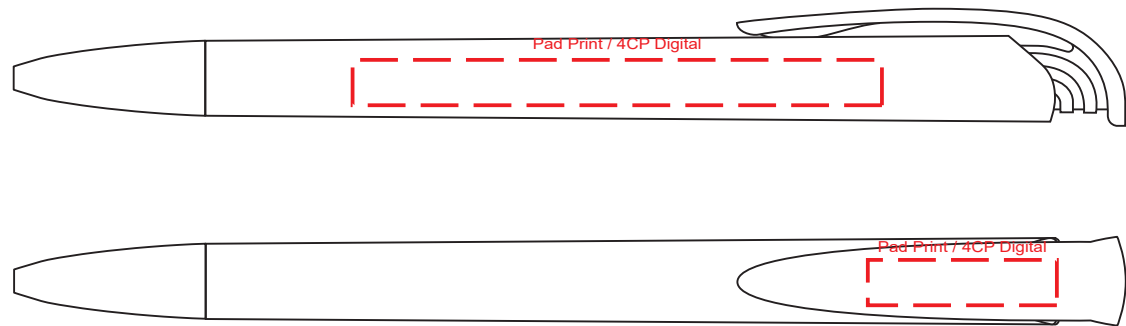

**Product Name:**

Jona Ice

**Product Code:**

JONA002

**Product Size:**

147mm x 15mm x 10mm

**Product Colours:**

White, black, red, blue, green, yellow, pink

**Decoration Area:**

70mm x 6mm - pad print

30mm x 5mm - pad print clip

70mm x 6mm - direct digital

30mm x 5mm - direct digital clip

100% actual size