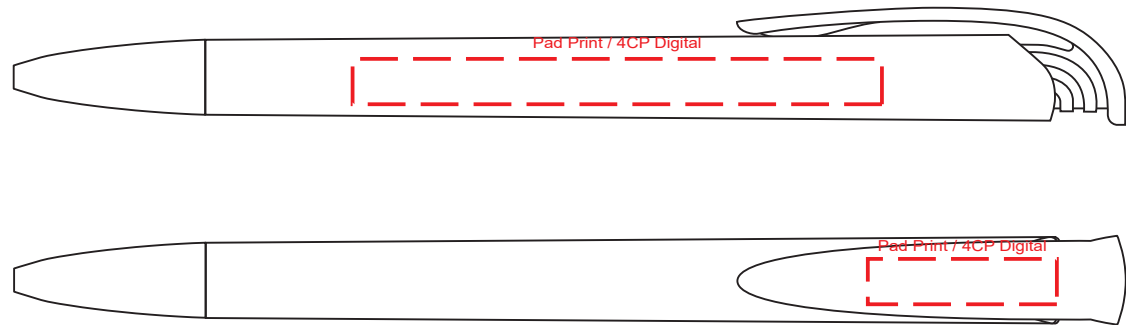

**Product Name:**

Jona M Ice

**Product Code:**

JONA008

**Product Size:**

147mm x 15mm x 10mm

**Product Colours:**

Range of colours

**Decoration Area:**

70mm x 6mm - pad print

30mm x 5mm - pad print clip

70mm x 6mm - direct digital

30mm x 5mm - direct digital clip

100% actual size