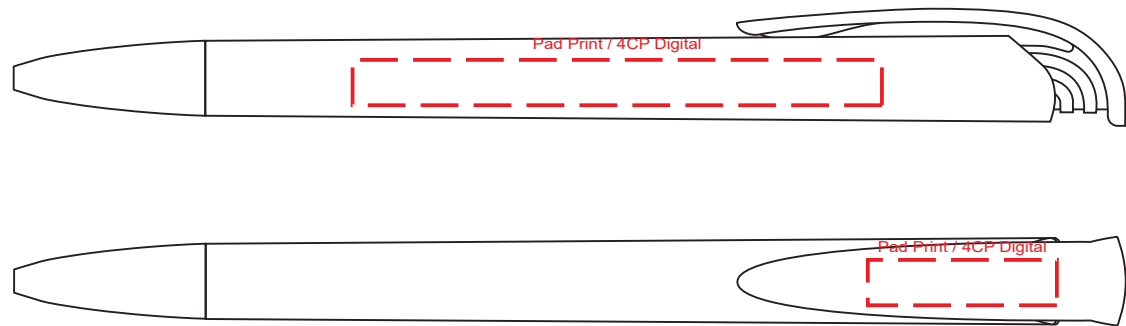

**Product Name:**

Jona MM

**Product Code:**

JONA009

**Product Size:**

147mm x 15mm x 10mm

**Product Colours:**

Range of colours

**Decoration Area:**

70mm x 6mm - pad print

30mm x 5mm - pad print clip

70mm x 6mm - direct digital

30mm x 5mm - direct digital clip

30mm x 5mm - laser engrave clip

 Engraves to silver

100% actual size

Line drawing is for approximate print positional purposes only. It is not intended to be an exact scale or detailed representation. Colour proofs are to be used as a guide only. Red dotted lines will not be printed, these are for max print guides only. Small details or text including trade marks may fill in and not be legible.