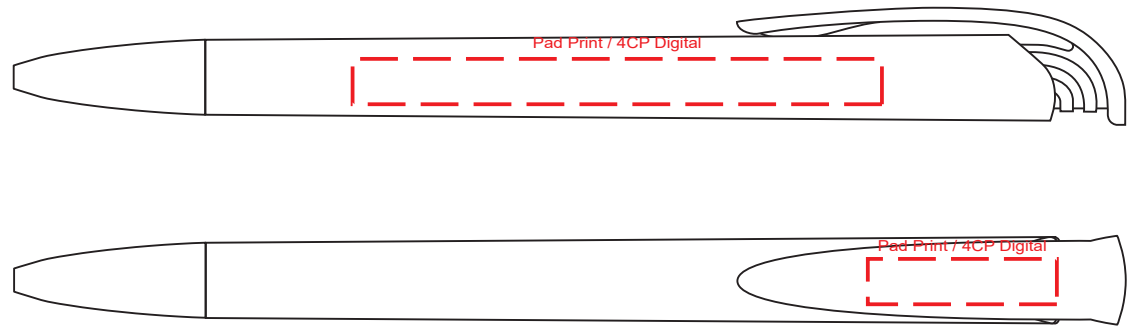

Product Name:

Jona MM Icy

Product Code:

JONA011

Product Size:

147mm x 15mm x 10mm

Product Colours:

Range of colours

Decoration Area:

70mm x 6mm - pad print

30mm x 5mm - pad print clip

70mm x 6mm - direct digital

30mm x 5mm - direct digital clip

30mm x 5mm - laser engrave clip

 Engraves to silver

100% actual size

Line drawing is for approximate print positional purposes only. It is not intended to be an exact scale or detailed representation. Colour proofs are to be used as a guide only. Red dotted lines will not be printed, these are for max print guides only. Small details or text including trade marks may fill in and not be legible.