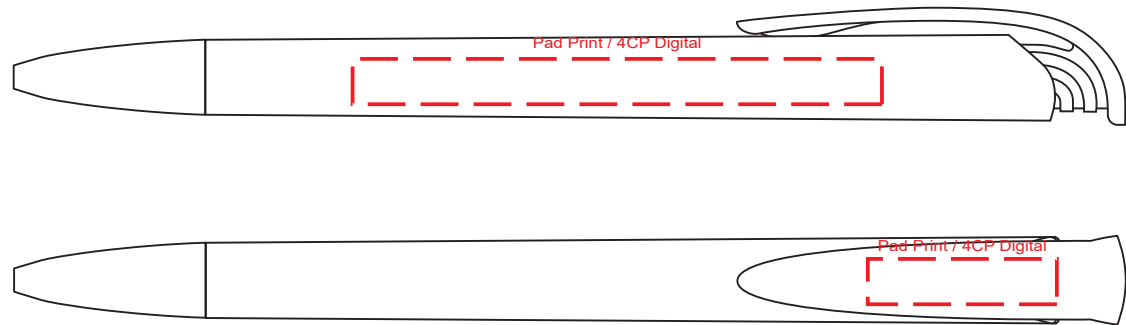

**Product Name:**

Jona M Softgrip/Ice

**Product Code:**

JONA014

**Product Size:**

147mm x 15mm x 10mm

**Product Colours:**

Range of colours

**Decoration Area:**

70mm x 6mm - pad print

30mm x 5mm - pad print clip

30mm x 5mm - laser engrave clip

 Engraves to silver

100% actual size

Line drawing is for approximate print positional purposes only. It is not intended to be an exact scale or detailed representation. Colour proofs are to be used as a guide only. Red dotted lines will not be printed, these are for max print guides only. Small details or text including trade marks may fill in and not be legible.