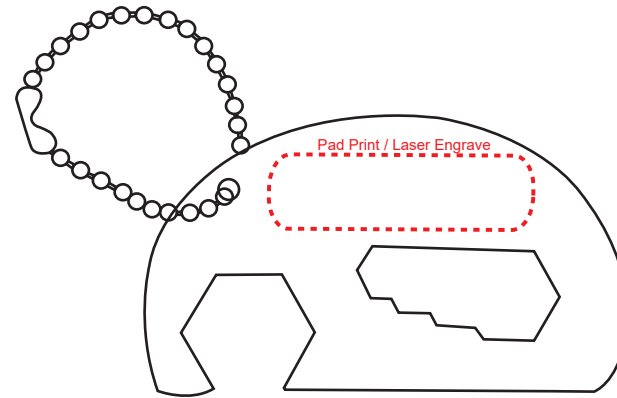

Product Name:

Elephant Bottle Opener Key Ring

Product Code:

KRB018

Product Size:

65mm x 37mm x 2mm

Product Colours:

Silver

Decoration Area:

35mm x 10mm - pad print

35mm x 10mm - laser engrave

47.5mm x 17mm - dome label

Engraves to tone-on-tone silver

100% actual size

Line drawing is for approximate print positional purposes only. It is not intended to be an exact scale or detailed representation. Colour proofs are to be used as a guide only. Red dotted lines will not be printed, these are for max print guides only. Small details or text including trade marks may fill in and not be legible.