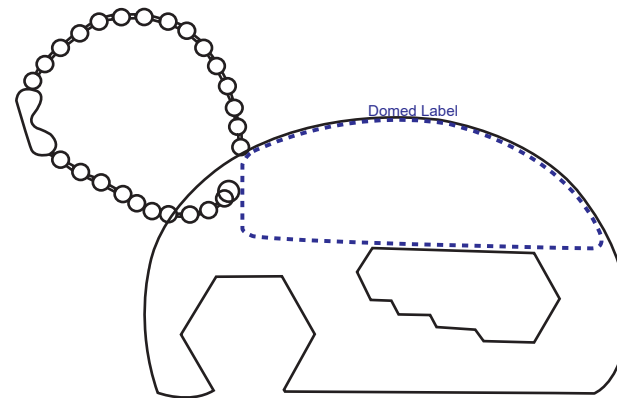

Product Name:

Elephant Bottle Opener Key Ring

Product Code:

KRB018

Product Size:

65mm x 37mm x 2mm

Product Colours:

Silver

Decoration Area:

35mm x 10mm - pad print

35mm x 10mm - laser engrave

47.5mm x 17mm - dome label

Engraves to tone-on-tone silver

100% actual size

Line drawing is for approximate print positional purposes only. It is not intended to be an exact scale or detailed representation. Colour proofs are to be used as a guide only. Red dotted lines will not be printed, these are for max print guides only. Small details or text including trade marks may fill in and not be legible.