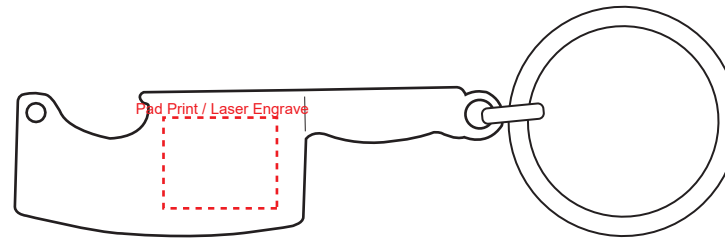

Product Name:

Chopper Bottle Opener Key Ring

Product Code:

KRB020

Product Size:

95mm x 19mm x 4mm

Product Colours:

Silver

Decoration Area:

15mm x 15mm - pad print

15mm x 15mm - laser engrave

38mm x 218.5mm - dome label

 Engraves to tone-on-tone silver

100% actual size