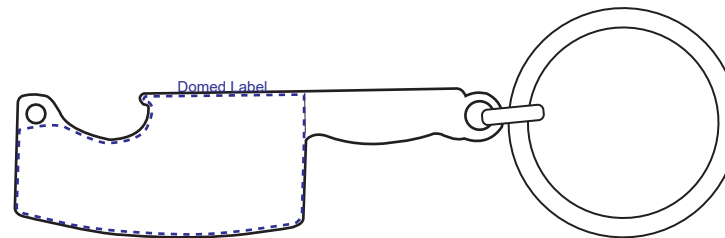

Product Name:

Chopper Bottle Opener Key Ring

Product Code:

KRB020

Product Size:

95mm x 19mm x 4mm

Product Colours:

Silver

Decoration Area:

15mm x 15mm - pad print

15mm x 15mm - laser engrave

38mm x 218.5mm - dome label

 Engraves to tone-on-tone silver

100% actual size