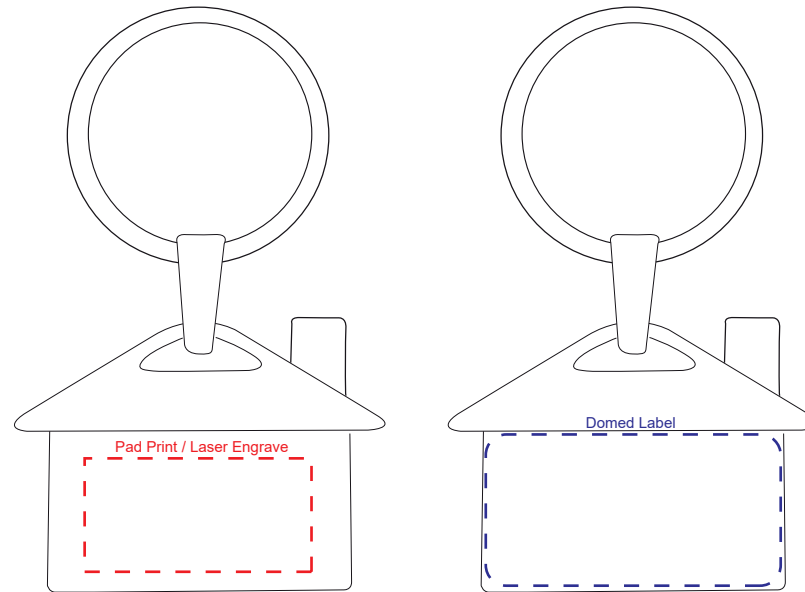

Product Name:

Abode Key Ring

Product Code:

KRO001

Product Size:

45mm x 49mm x 4mm

Product Colours:

Silver

Decoration Area:

30mm x 15mm - pad print

30mm x 15mm - laser engrave

40mm x 21mm - dome label

Engraves to tone-on-tone silver

100% actual size

Line drawing is for approximate print positional purposes only. It is not intended to be an exact scale or detailed representation. Colour proofs are to be used as a guide only. Red dotted lines will not be printed, these are for max print guides only. Small details or text including trade marks may fill in and not be legible.