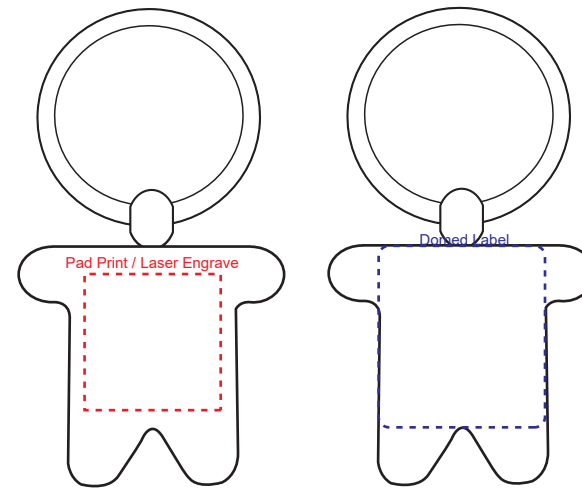

**Product Name:**

Little Man Key Ring

**Product Code:**

KRO008

**Product Size:**

70mm x 35mm x 4mm

**Product Colours:**

Silver

**Decoration Area:**

18mm x 18mm - pad print

18mm x 18mm - laser engrave

22mm x 24mm - dome label

Engraves to tone-on-tone Silver

100% actual size

Line drawing is for approximate print positional purposes only. It is not intended to be an exact scale or detailed representation. Colour proofs are to be used as a guide only. Red dotted lines will not be printed, these are for max print guides only. Small details or text including trade marks may fill in and not be legible.