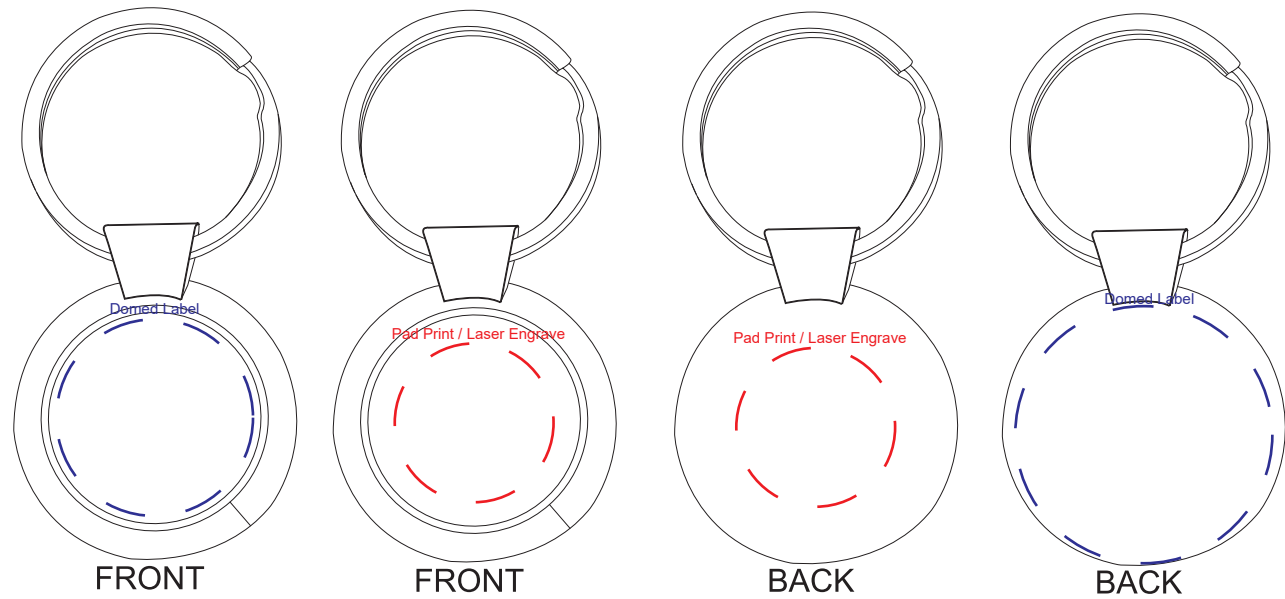

Product Name:

Discus Key Ring

Product Code:

KRR005

Product Size:

37mm x 37mm x 5mm

Product Colours:

Silver

Decoration Area:

21mmD - pad print

21mmD - laser engrave

26mmD - dome label front

34mmD - dome label back

Engraves to tone-on-tone silver

100% actual size

Line drawing is for approximate print positional purposes only. It is not intended to be an exact scale or detailed representation. Colour proofs are to be used as a guide only. Red dotted lines will not be printed, these are for max print guides only. Small details or text including trade marks may fill in and not be legible.