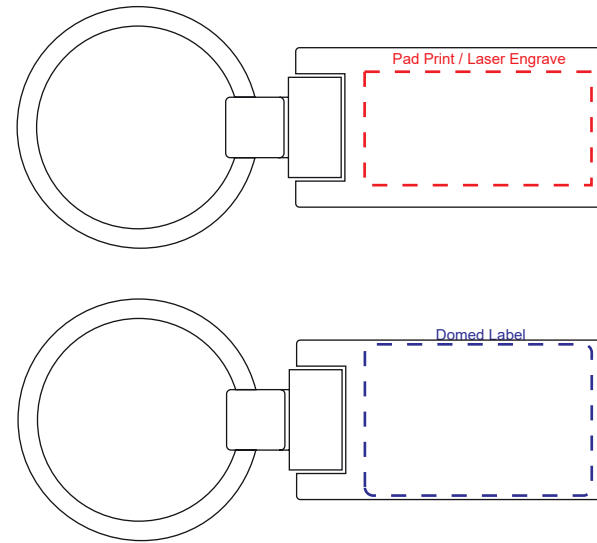

**Product Name:**

Euro Long Key Ring

**Product Code:**

KRS011

**Product Size:**

42mm x 21mm x 4.5mm

**Product Colours:**

Silver

**Decoration Area:**

30mm x 15mm - pad print

30mm x 15mm - laser engrave

30mm x 20mm - domel label

 Engraves to tone-on-tone silver

100% actual size

Line drawing is for approximate print positional purposes only. It is not intended to be an exact scale or detailed representation. Colour proofs are to be used as a guide only. Red dotted lines will not be printed, these are for max print guides only. Small details or text including trade marks may fill in and not be legible.