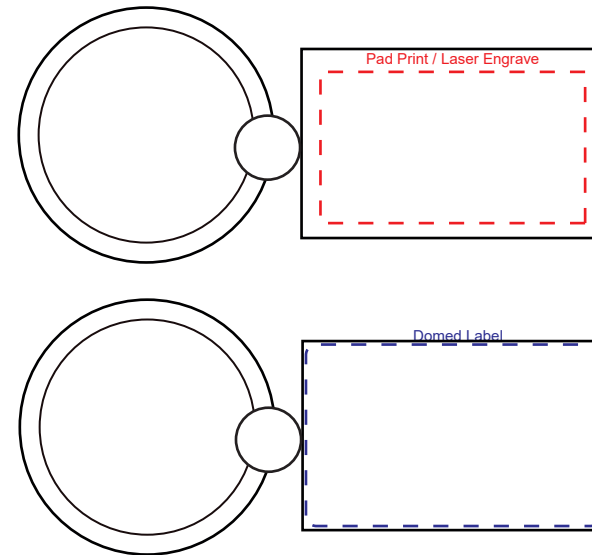

Product Name:

Euro Short Key Ring

Product Code:

KRS012

Product Size:

40mm x 25mm x 4.5mm

Product Colours:

Silver

Decoration Area:

35mm x 25mm - pad print

35mm x 25mm - laser engrave

39mm x 24mm - domel label

 Engraves to tone-on-tone silver

100% actual size

Line drawing is for approximate print positional purposes only. It is not intended to be an exact scale or detailed representation. Colour proofs are to be used as a guide only. Red dotted lines will not be printed, these are for max print guides only. Small details or text including trade marks may fill in and not be legible.