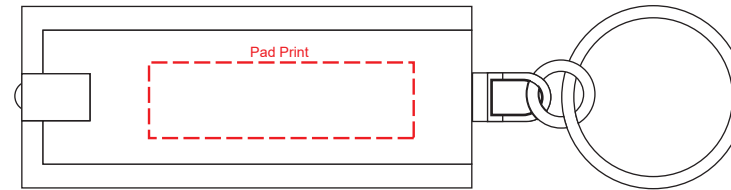

**Product Name:**

Signature Torch Key Ring

**Product Code:**

KRT005

**Product Size:**

60mm x 24mm x 9mm

**Product Colours:**

Black, red, blue

**Decoration Area:**

35mm x 10mm - pad print bottom

25mm x 10mm - pad print top

100% actual size