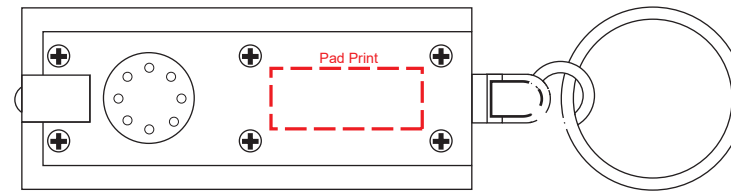

**Product Name:**

Signature Torch Key Ring

**Product Code:**

KRT005

**Product Size:**

60mm x 24mm x 9mm

**Product Colours:**

Black, red, blue

**Decoration Area:**

35mm x 10mm - pad print bottom

25mm x 10mm - pad print top

100% actual size