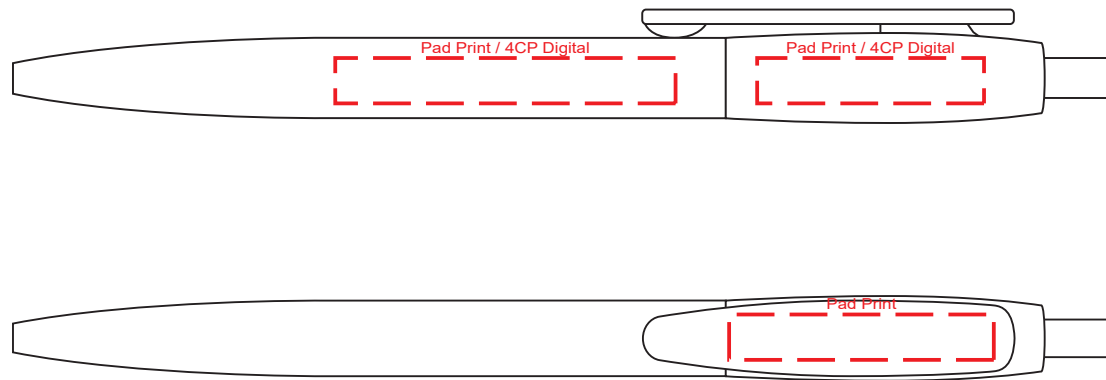

**Product Name:**

Klix

**Product Code:**

KLIX001

**Product Size:**

145mm x 15mm x 11mm

**Product Colours:**

White, black, red, blue, grey, green, yellow

**Decoration Area:**

30mm x 6mm - pad print upper

45mm x 6mm - pad print lower

35mm x 6mm - pad print clip

30mm x 6mm - direct digital upper

35mm x 6mm - direct digital clip

100% actual size