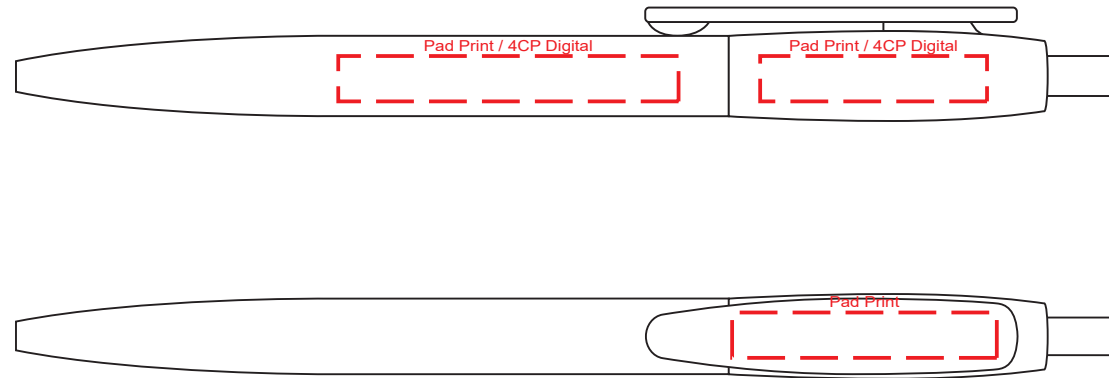

Product Name:

Klix M

Product Code:

KLIX005

Product Size:

145mm x 15mm x 11mm

Product Colours:

Range of colours

Decoration Area:

30mm x 6mm - pad print upper

45mm x 6mm - pad print lower

35mm x 6mm - pad print clip

30mm x 6mm - direct digital upper

35mm x 6mm - direct digital clip

100% actual size