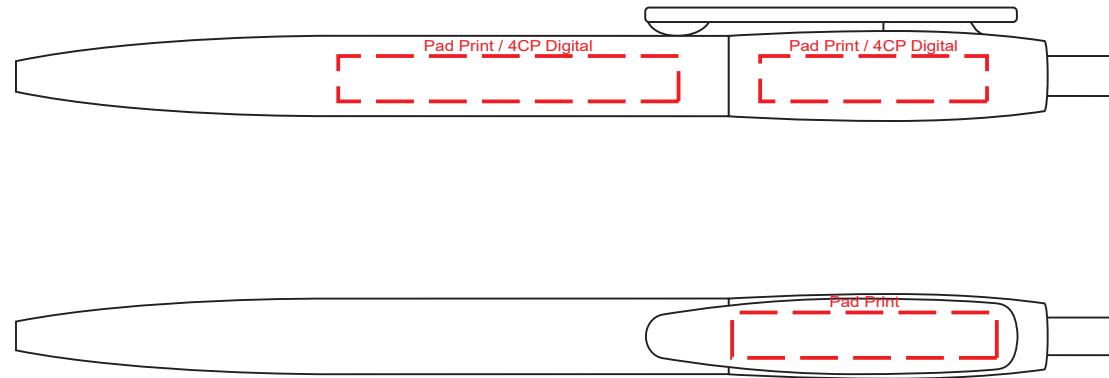

**Product Name:**

Klix M Ice

**Product Code:**

KLIX007

**Product Size:**

145mm x 15mm x 11mm

**Product Colours:**

Range of colours

**Decoration Area:**

30mm x 6mm - pad print upper

45mm x 6mm - pad print lower

35mm x 6mm - pad print clip

30mm x 6mm - direct digital upper

35mm x 6mm - direct digital clip

100% actual size