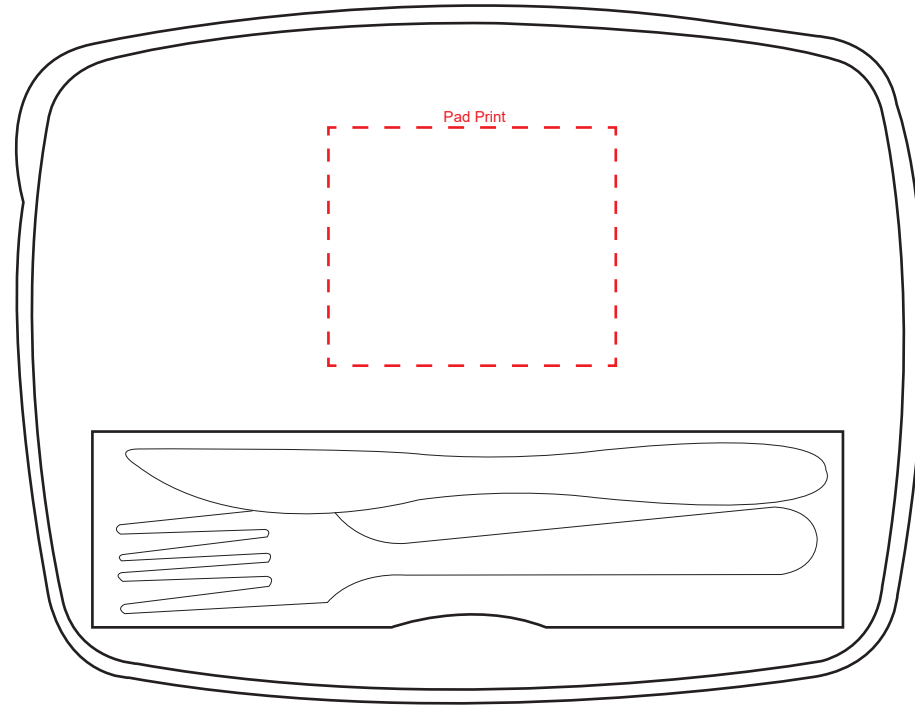

Product Name:

3 Section Lunch Box

Product Code:

LB001

Product Size:

240mm x 190mm x 60mm

Product Colours:

Blue, white

Decoration Area:

76mm x 63mm - pad print

50% actual size

Line drawing is for approximate print positional purposes only. It is not intended to be an exact scale or detailed representation. Colour proofs are to be used as a guide only. Red dotted lines will not be printed, these are for max print guides only. Small details or text including trade marks may fill in and not be legible.