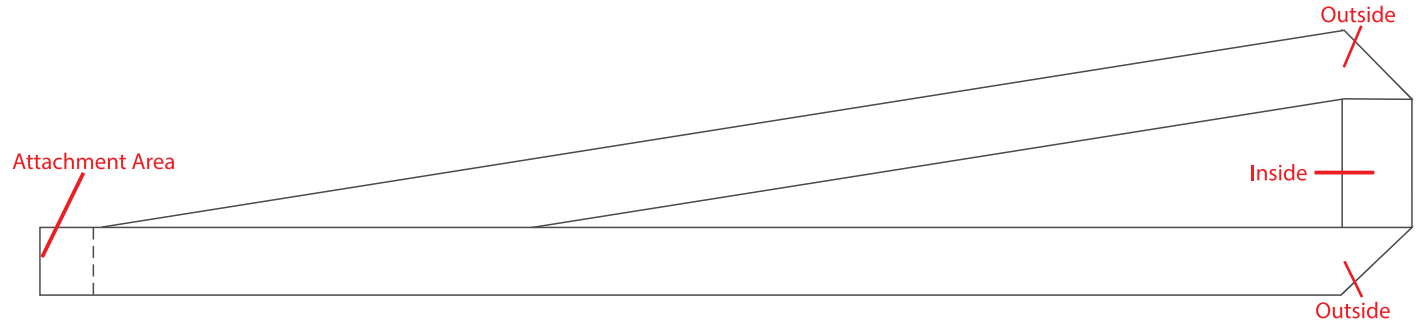

**Product Name:**

Full Colour Lanyard 20mm

**Product Code:**

LN007

**Product Size:**

900mm x 20mm

**Product Colours:**

White

**Decoration Method:**

Sublimation

**Decoration Area:**

900mm x 20mm

\* POSITIONAL REFERENCE ONLY \*

Outside Full Length

Inside Full Length

20% actual size

Line drawing is for approximate print positional purposes only.  
 It is not intended to be an exact scale or detailed representation.  
 Colour proofs are to be used as a guide only.  
 Red dotted lines will not be printed, these are for max print guide only.  
 Small details or text, including ®, © and ™ may fill in and not be legible.