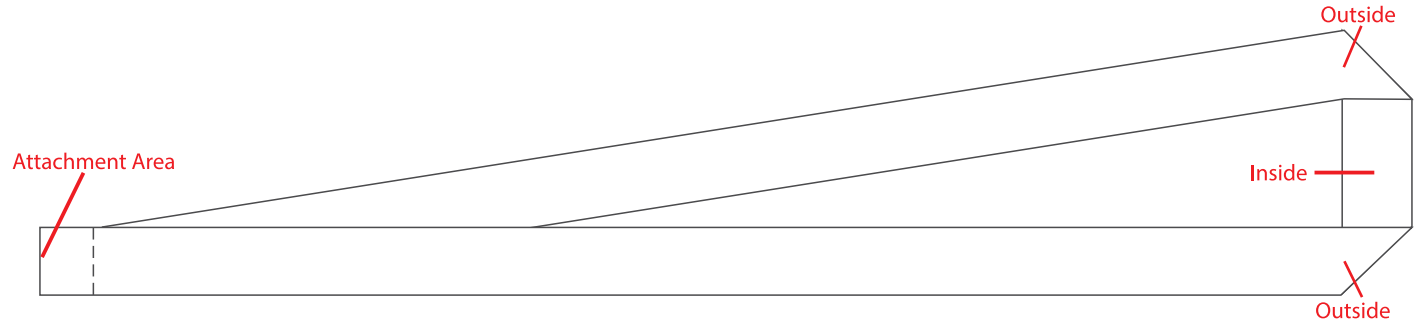

**Product Name:**

Woven Lanyard 20mm

**Product Code:**

LN013

**Product Size:**

900mm x 20mm

**Product Colours:**

Range of stock colours available

**Decoration Method:**

Embroidery

**Decoration Area:**

850mm x 20mm

\* POSITIONAL REFERENCE ONLY \*

Thumb Trigger

Swivel J-Hook

Cellphone Loop

SafetyBreakaway Clip

Plastic Clip

Bulldog Clip

Key Ring

Outside Full Length

Inside Full Length

20% actual size

Line drawing is for approximate print positional purposes only.  
 It is not intended to be an exact scale or detailed representation.  
 Colour proofs are to be used as a guide only.  
 Red dotted lines will not be printed, these are for max print guide only.  
 Small details or text, including ®, © and ™ may fill in and not be legible.