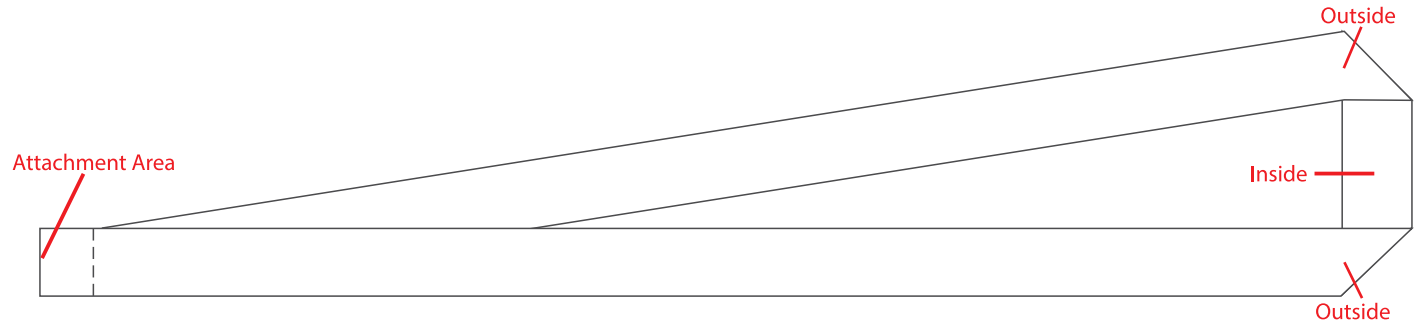

Product Name:

Woven Lanyard 25mm

Product Code:

LN014

Product Size:

900mm x 25mm

Product Colours:

Range of stock colours available

Decoration Method:

Embroidery

Decoration Area:

850mm x 25mm

* POSITIONAL REFERENCE ONLY *

20% actual size

Line drawing is for approximate print positional purposes only.
 It is not intended to be an exact scale or detailed representation.
 Colour proofs are to be used as a guide only.
 Red dotted lines will not be printed, these are for max print guide only.
 Small details or text, including ®, © and ™ may fill in and not be legible.