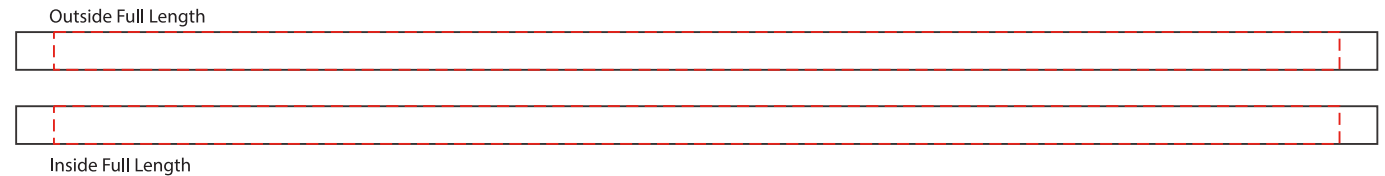

Product Name:

Woven Lanyard 25mm

Product Code:

LN014

Product Size:

900mm x 25mm

Product Colours:

Range of stock colours available

Decoration Method:

Embroidery

Decoration Area:

850mm x 25mm

* POSITIONAL REFERENCE ONLY *

20% actual size

Line drawing is for approximate print positional purposes only.
 It is not intended to be an exact scale or detailed representation.
 Colour proofs are to be used as a guide only.
 Red dotted lines will not be printed, these are for max print guide only.
 Small details or text, including ®, © and ™ may fill in and not be legible.