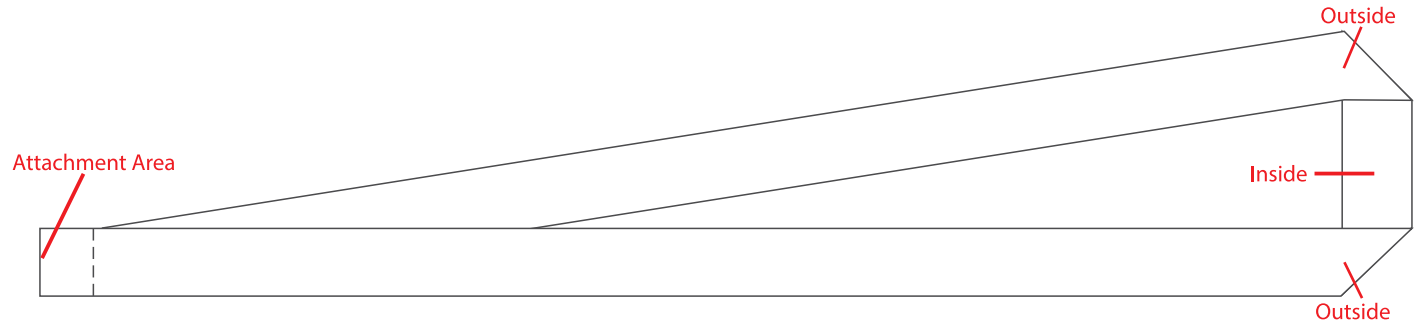

Product Name:

Tubular Lanyard 10mm

Product Code:

LN015

Product Size:

900mm x 10mm

Product Colours:

Range of stock colours available

Decoration Method:

Screen Print

Decoration Area:

850mm x 7mm

* POSITIONAL REFERENCE ONLY *

20% actual size

Line drawing is for approximate print positional purposes only.
 It is not intended to be an exact scale or detailed representation.
 Colour proofs are to be used as a guide only.
 Red dotted lines will not be printed, these are for max print guide only.
 Small details or text, including ®, © and ™ may fill in and not be legible.