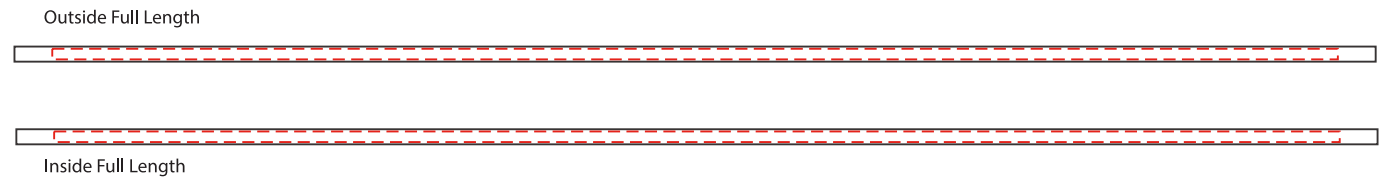

Product Name:

Tubular Lanyard 10mm

Product Code:

LN015

Product Size:

900mm x 10mm

Product Colours:

Range of stock colours available

Decoration Method:

Screen Print

Decoration Area:

850mm x 7mm

* POSITIONAL REFERENCE ONLY *

20% actual size

Line drawing is for approximate print positional purposes only.
 It is not intended to be an exact scale or detailed representation.
 Colour proofs are to be used as a guide only.
 Red dotted lines will not be printed, these are for max print guide only.
 Small details or text, including ®, © and ™ may fill in and not be legible.