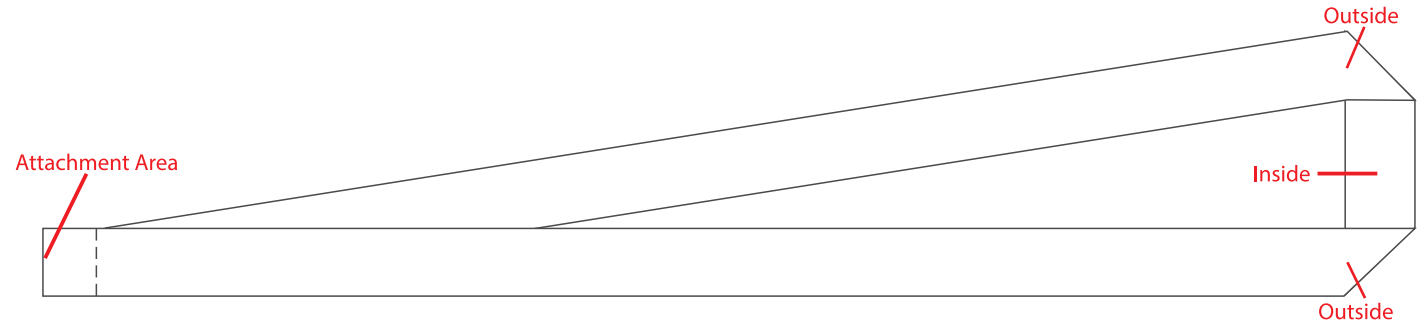

**Product Name:**

Tubular Lanyard 12.5mm

**Product Code:**

LN016

**Product Size:**

900mm x 12.5mm

**Product Colours:**

Range of stock colours available

**Decoration Method:**

Screen Print

**Decoration Area:**

850mm x 10mm

\* POSITIONAL REFERENCE ONLY \*

20% actual size

Line drawing is for approximate print positional purposes only.  
 It is not intended to be an exact scale or detailed representation.  
 Colour proofs are to be used as a guide only.  
 Red dotted lines will not be printed, these are for max print guide only.  
 Small details or text, including ®, © and ™ may fill in and not be legible.