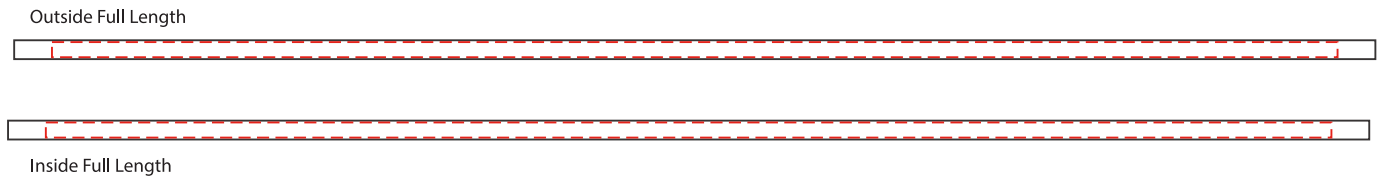

**Product Name:**

Tubular Lanyard 12.5mm

**Product Code:**

LN016

**Product Size:**

900mm x 12.5mm

**Product Colours:**

Range of stock colours available

**Decoration Method:**

Screen Print

**Decoration Area:**

850mm x 10mm

\* POSITIONAL REFERENCE ONLY \*

20% actual size

Line drawing is for approximate print positional purposes only.  
 It is not intended to be an exact scale or detailed representation.  
 Colour proofs are to be used as a guide only.  
 Red dotted lines will not be printed, these are for max print guide only.  
 Small details or text, including ®, © and ™ may fill in and not be legible.