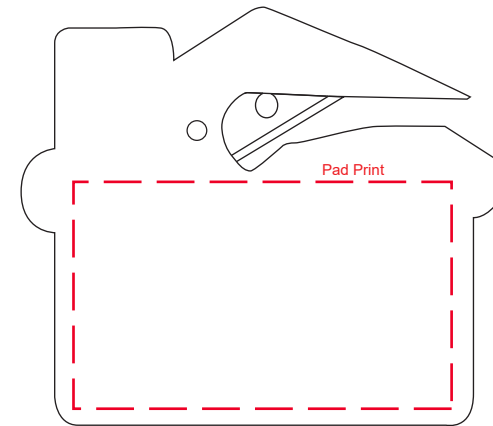

Product Name:

House Shape Letter Opener

Product Code:

LO001

Product Size:

65mm x 55mm x 4mm

Product Colours:

White

Decoration Method:

Pad Print

Decoration Area:

50mm x 30mm

100% actual size

Line drawing is for approximate print positional purposes only.
It is not intended to be an exact scale or detailed representation.
Colour proofs are to be used as a guide only.
Red dotted lines will not be printed, these are for max print guide only.
Small details or text, including ®, © and ™ may fill in and not be legible.