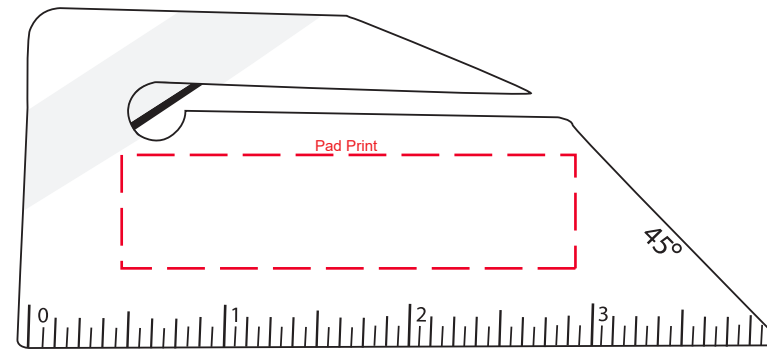

Product Name:

Ruler Letter Opener

Product Code:

LO002

Product Size:

100mm x 45mm x 4mm

Product Colours:

Black, Blue, Red

Decoration Method:

Pad Print

Decoration Area:

60mm x 15mm

100% actual size

Line drawing is for approximate print positional purposes only.
It is not intended to be an exact scale or detailed representation.
Colour proofs are to be used as a guide only.
Red dotted lines will not be printed, these are for max print guide only.
Small details or text, including ®, © and ™ may fill in and not be legible.