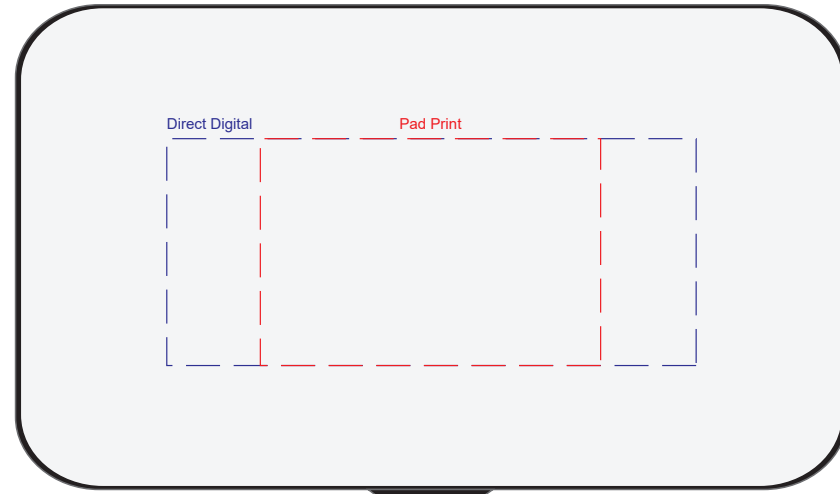

Product Name:

Zoel Manicure Set

Product Code:

MNC001

Product Size:

110mm x 65mm x 15mm

Product Colours:

White

Decoration Method:

Pad Print, 4CP Direct Digital

Decoration Area:

45mm x 30mm - pad print

70mm x 30mm - direct digital

100% actual size

Line drawing is for approximate print positional purposes only.
It is not intended to be an exact scale or detailed representation.
Colour proofs are to be used as a guide only.
Red dotted lines will not be printed, these are for max print guide only.
Small details or text, including ®, © and ™ may fill in and not be legible.