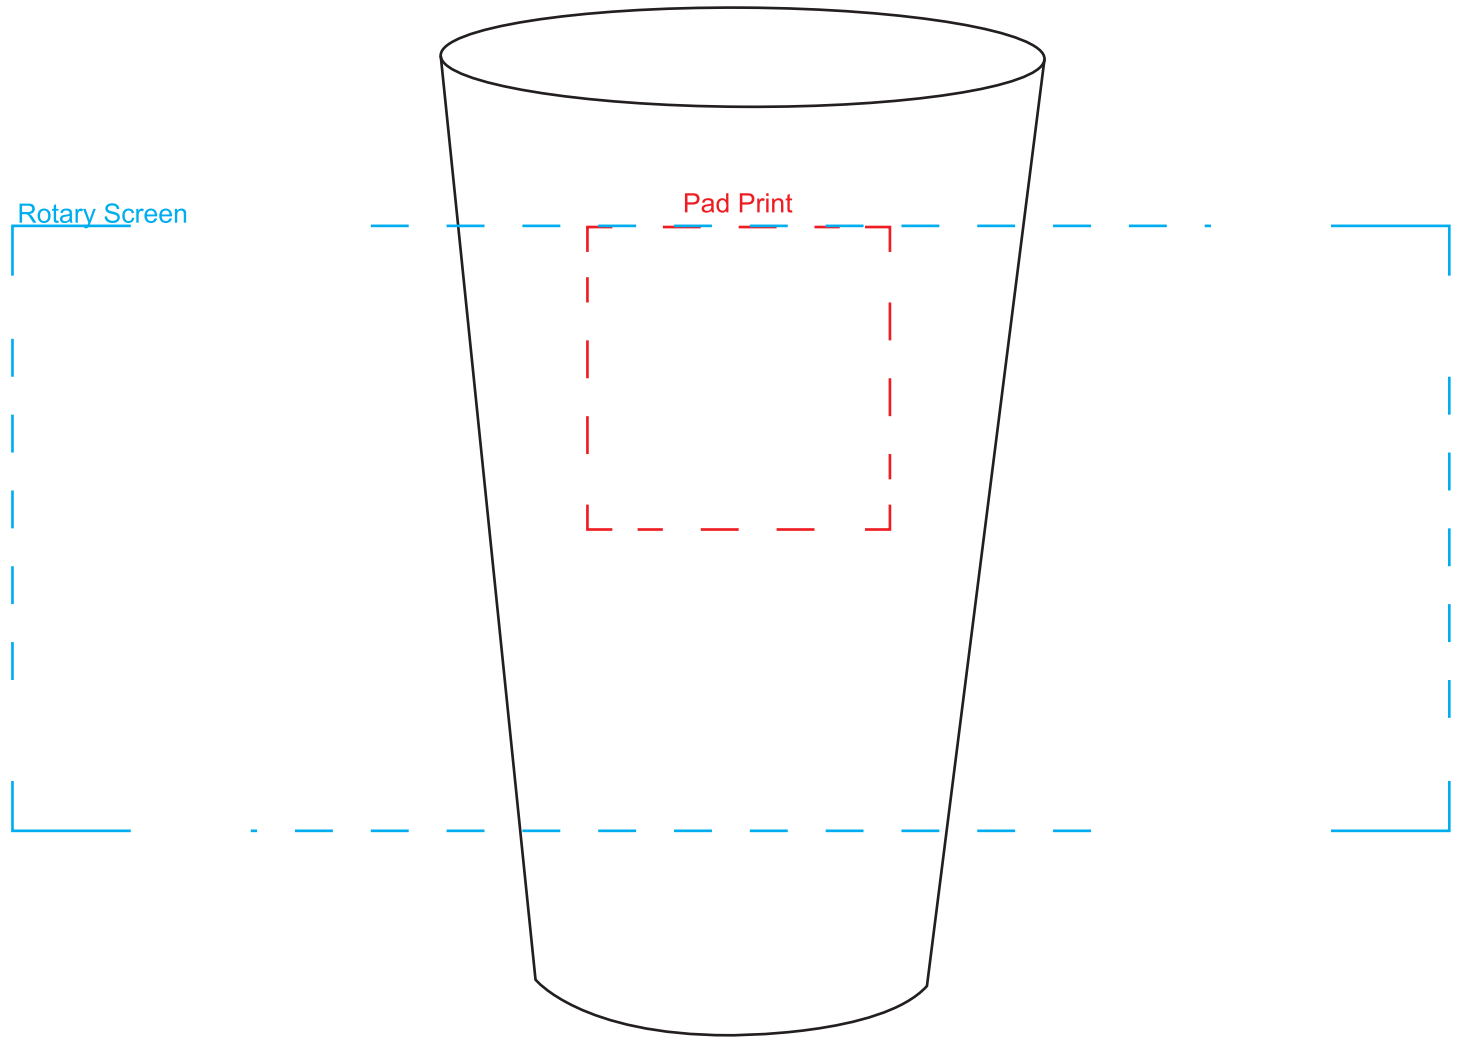

Product Name:

Party Cup

Product Code:

MP021

Product Size:

85mm x 85mm x 135mm

Product Colours:

White, black, red, yellow, dark blue, light blue, pink, orange, dark green, lime green

Decoration Area:

40mm x 40mm - pad print

80mm x 190mm - rotary screen print

100% actual size