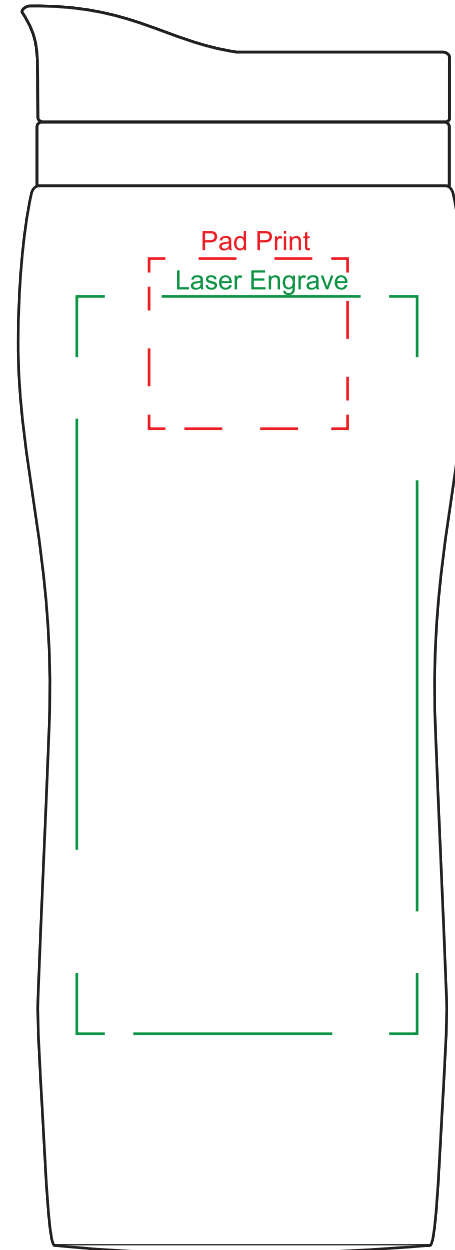

Product Name:

Silhouette Mug - Ebony

Product Code:

MS003

Product Size:

220mm x 79mm x 79mm

Product Colours:

Black

Decoration Area:

35mm x 30mm - pad print

60mm x 130mm - laser engrave

75% actual size

Line drawing is for approximate print positional purposes only. It is not intended to be an exact scale or detailed representation. Colour proofs are to be used as a guide only. Red dotted lines will not be printed, these are for max print guides only. Small details or text including trade marks may fill in and not be legible.