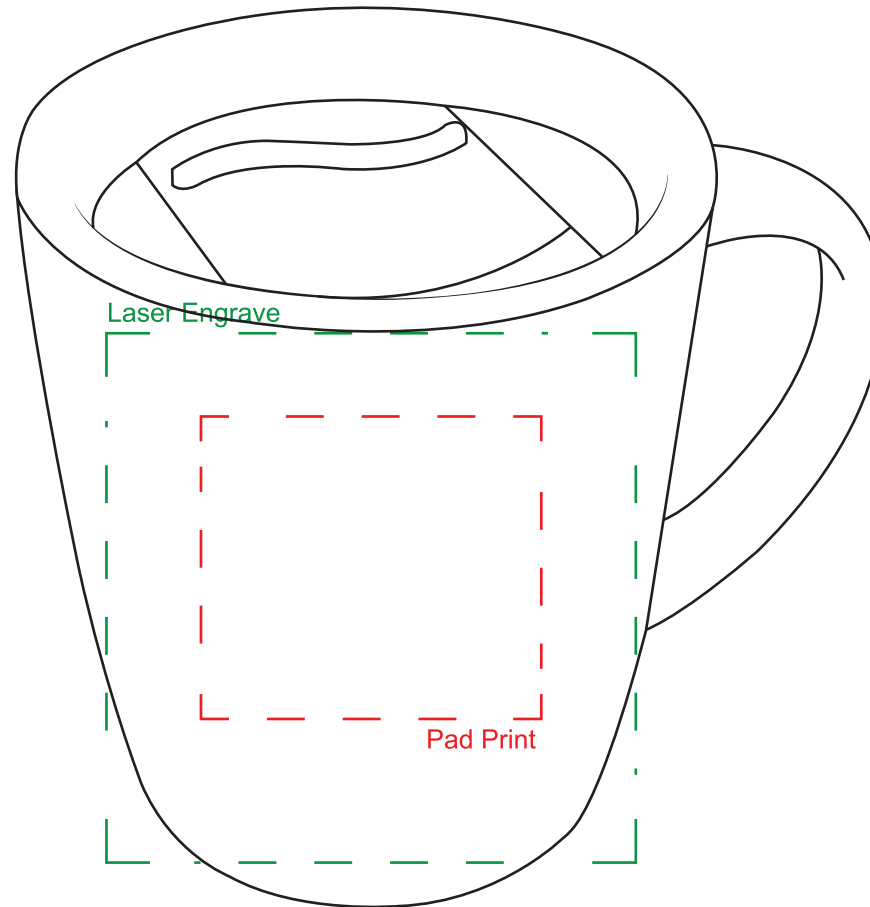

Product Name:

Milan Coffee Mug

Product Code:

MS008

Product Size:

91mm x 103mm

Product Colours:

White, black

Decoration Area:

45mm x 40mm - pad print

70mm x 70mm - laser engrave

 Engraves to silver

100% actual size

Line drawing is for approximate print positional purposes only. It is not intended to be an exact scale or detailed representation. Colour proofs are to be used as a guide only. Red dotted lines will not be printed, these are for max print guides only. Small details or text including trade marks may fill in and not be legible.