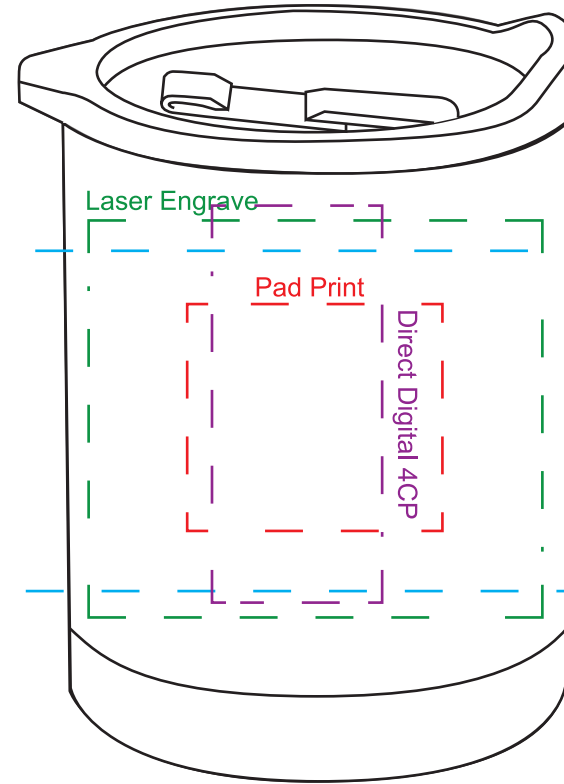

Product Name:

Paris Mug

Product Code:

MS022

Product Size:

93mm x 87mm x 115mm

Product Colours:

Black, white, silver, blue, red

Decoration Area:

45mm x 40mm - pad print

80mm x 70mm - laser

250mm x 60mm - rotary screen

30mm x 70mm- direct digital

Rotary Screen

 Engraves to silver

75% actual size

Line drawing is for approximate print positional purposes only. It is not intended to be an exact scale or detailed representation. Colour proofs are to be used as a guide only. Red dotted lines will not be printed, these are for max print guides only. Small details or text including trade marks may fill in and not be legible.