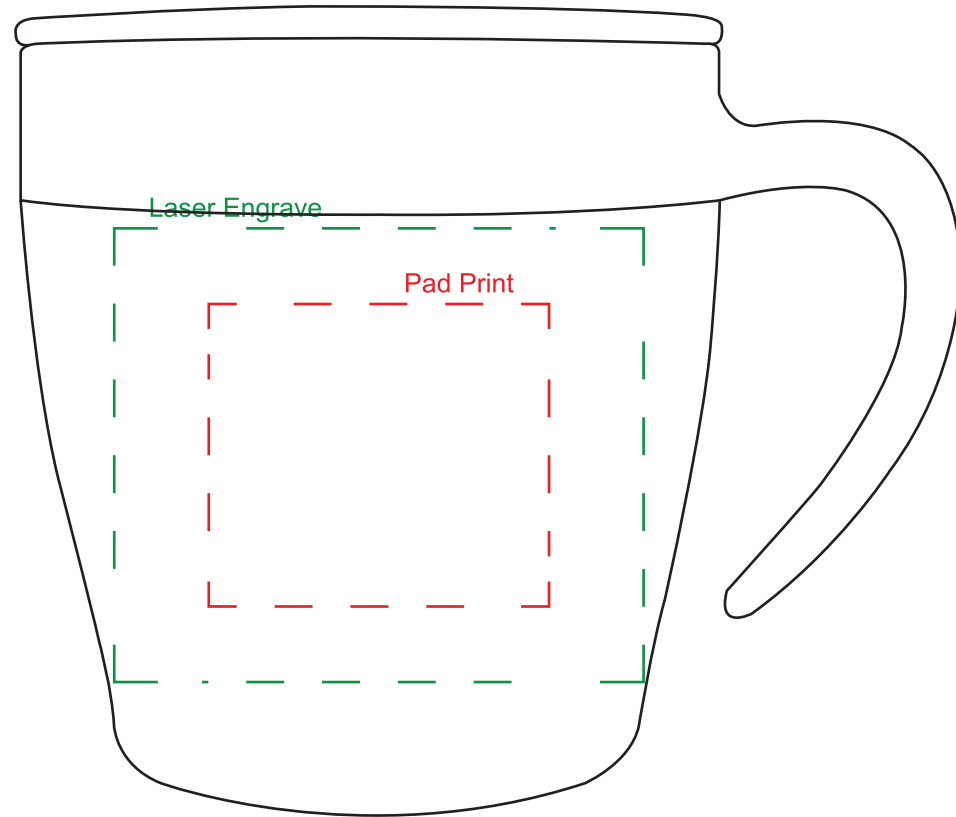

**Product Name:**

Boston Coffee Mug

**Product Code:**

MS023

**Product Size:**

125mm x 92mm x 107mm

**Product Colours:**

Black, White, Silver, Rose Gold

**Decoration Area:**

45mm x 40mm - pad print

70mm x 60mm - laser engrave

Engraves to TBA

100% actual size

Line drawing is for approximate print positional purposes only. It is not intended to be an exact scale or detailed representation. Colour proofs are to be used as a guide only. Red dotted lines will not be printed, these are for max print guides only. Small details or text including trade marks may fill in and not be legible.