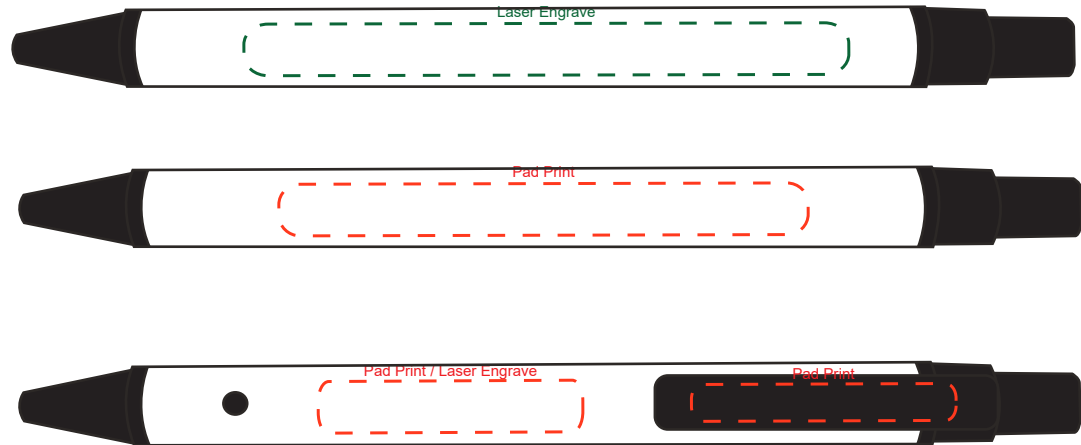

Product Name:

Yale

Product Code:

MTP040

Product Size:

140mm x 10mm x 9mm

Product Colours:

Black, white, navy blue, red, pink, teal, charcoal grey

Decoration Area:

35mm x 7mm - pad print front

70mm x 7mm - pad print back

35mm x 5mm - pad print clip

35mm x 7mm - laser engrave front

80mm x 7mm - laser engrave back

Engraves to white

100% actual size