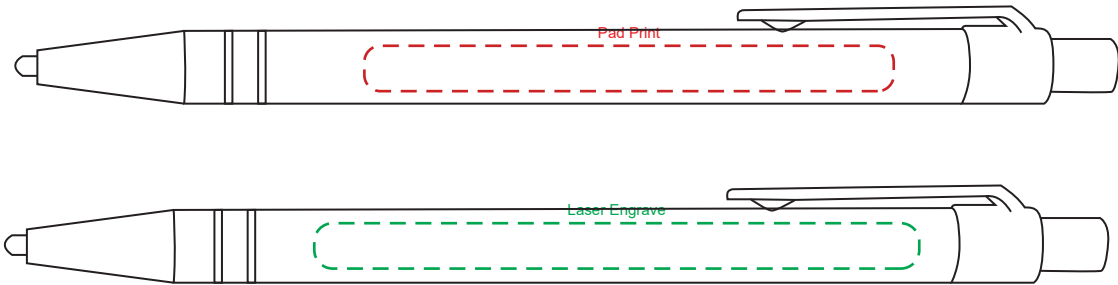

Product Name:

Accord

Product Code:

MTP042

Product Size:

140mm x 12mm x 8mm

Product Colours:

Black, red, orange, gold, silver, grey,
dark blue, light blue, green

Decoration Area:

70mm x 6mm - pad print

80mm x 6mm - laser engrave

 Engraves to tone-on-tone silver

100% actual size

Line drawing is for approximate print positional purposes only. It is not intended to be an exact scale or detailed representation. Colour proofs are to be used as a guide only. Red dotted lines will not be printed, these are for max print guides only. Small details or text including trade marks may fill in and not be legible.