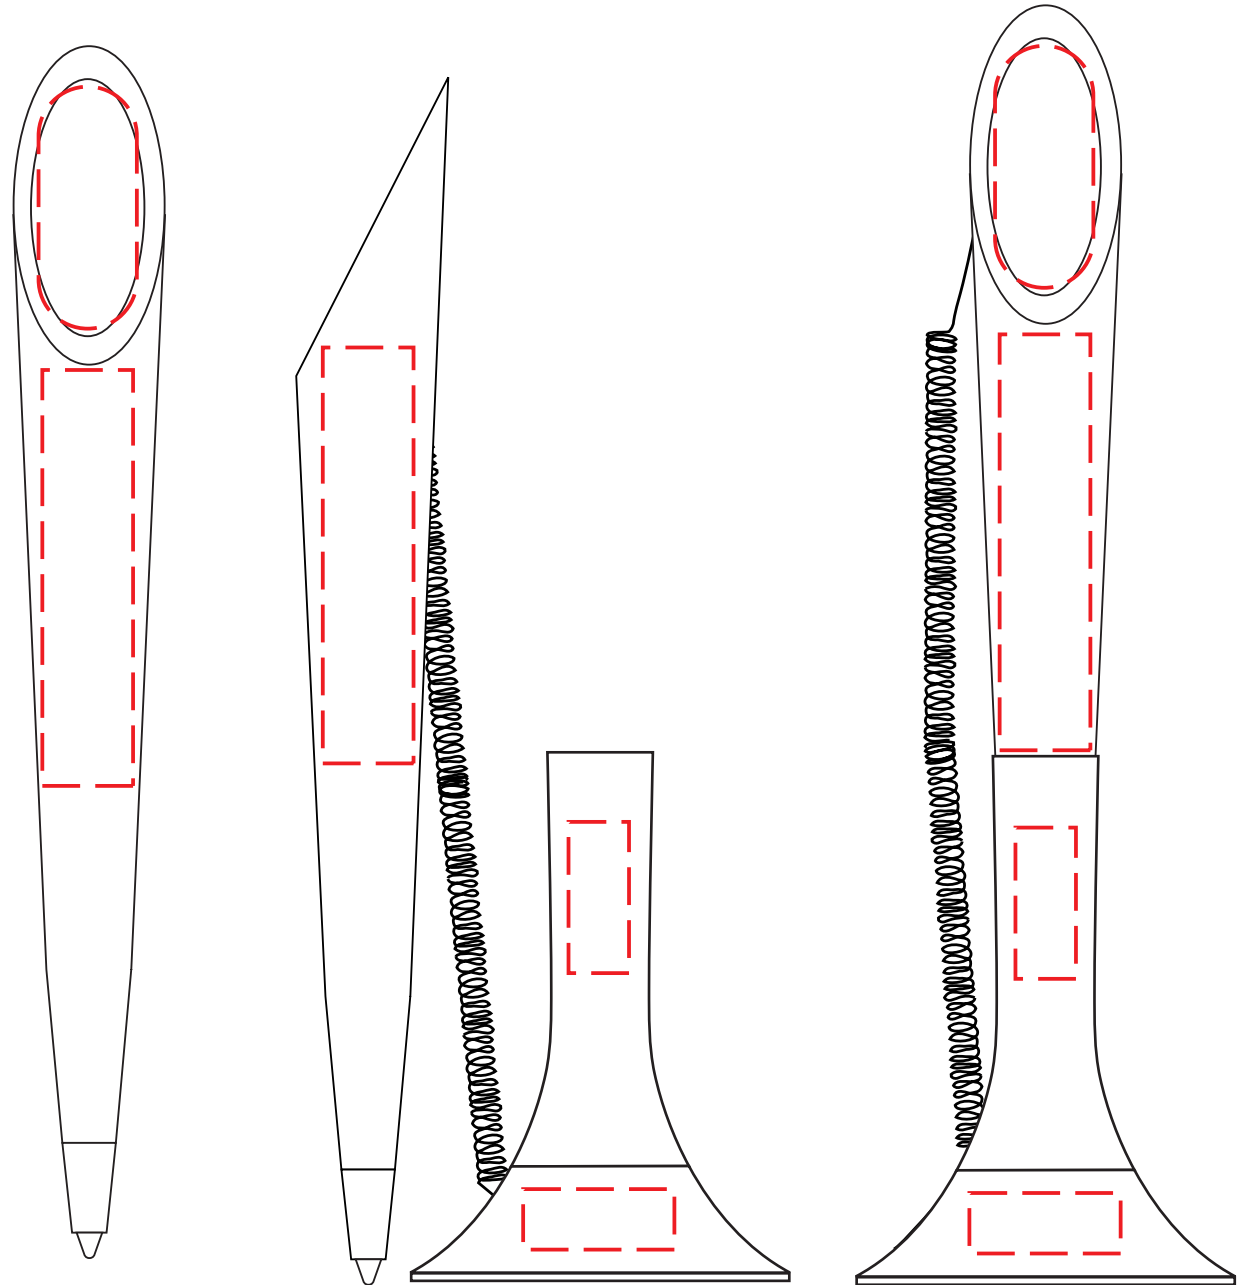

**Product Name:**

Memo Matt Cord

**Product Code:**

MEMO002

**Product Size:**

187mm x 48mm x 48mm

**Product Colours:**

Range of colours

**Decoration Area:**

32mm x 13mm - pad print top

55mm x 12mm - pad print barrel

20mm x 8mm - pad print base

55mm x 12mm - direct digital barrel

100% actual size

Line drawing is for approximate print positional purposes only. It is not intended to be an exact scale or detailed representation. Colour proofs are to be used as a guide only. Red dotted lines will not be printed, these are for max print guides only. Small details or text including trade marks may fill in and not be legible.