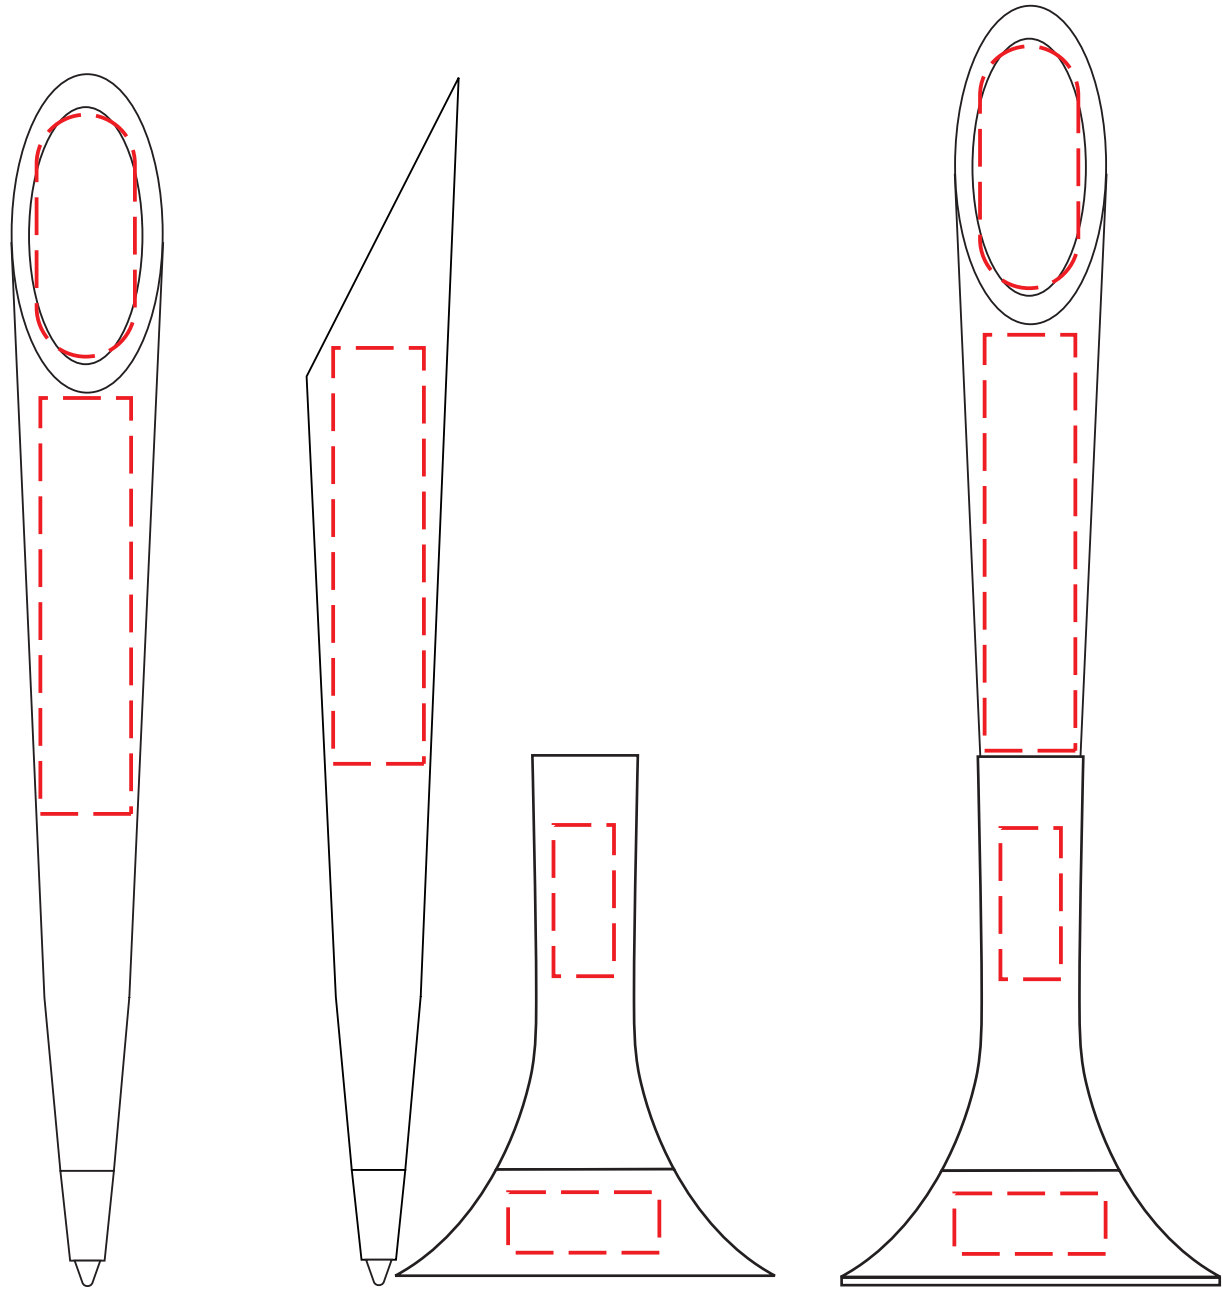

**Product Name:**

Memo Ice

**Product Code:**

MEMO003

**Product Size:**

187mm x 48mm x 48mm

**Product Colours:**

Range of colours

**Decoration Area:**

32mm x 13mm - pad print top

55mm x 12mm - pad print barrel

20mm x 8mm - pad print base

55mm x 12mm - direct digital barrel

100% actual size

Line drawing is for approximate print positional purposes only. It is not intended to be an exact scale or detailed representation. Colour proofs are to be used as a guide only. Red dotted lines will not be printed, these are for max print guides only. Small details or text including trade marks may fill in and not be legible.