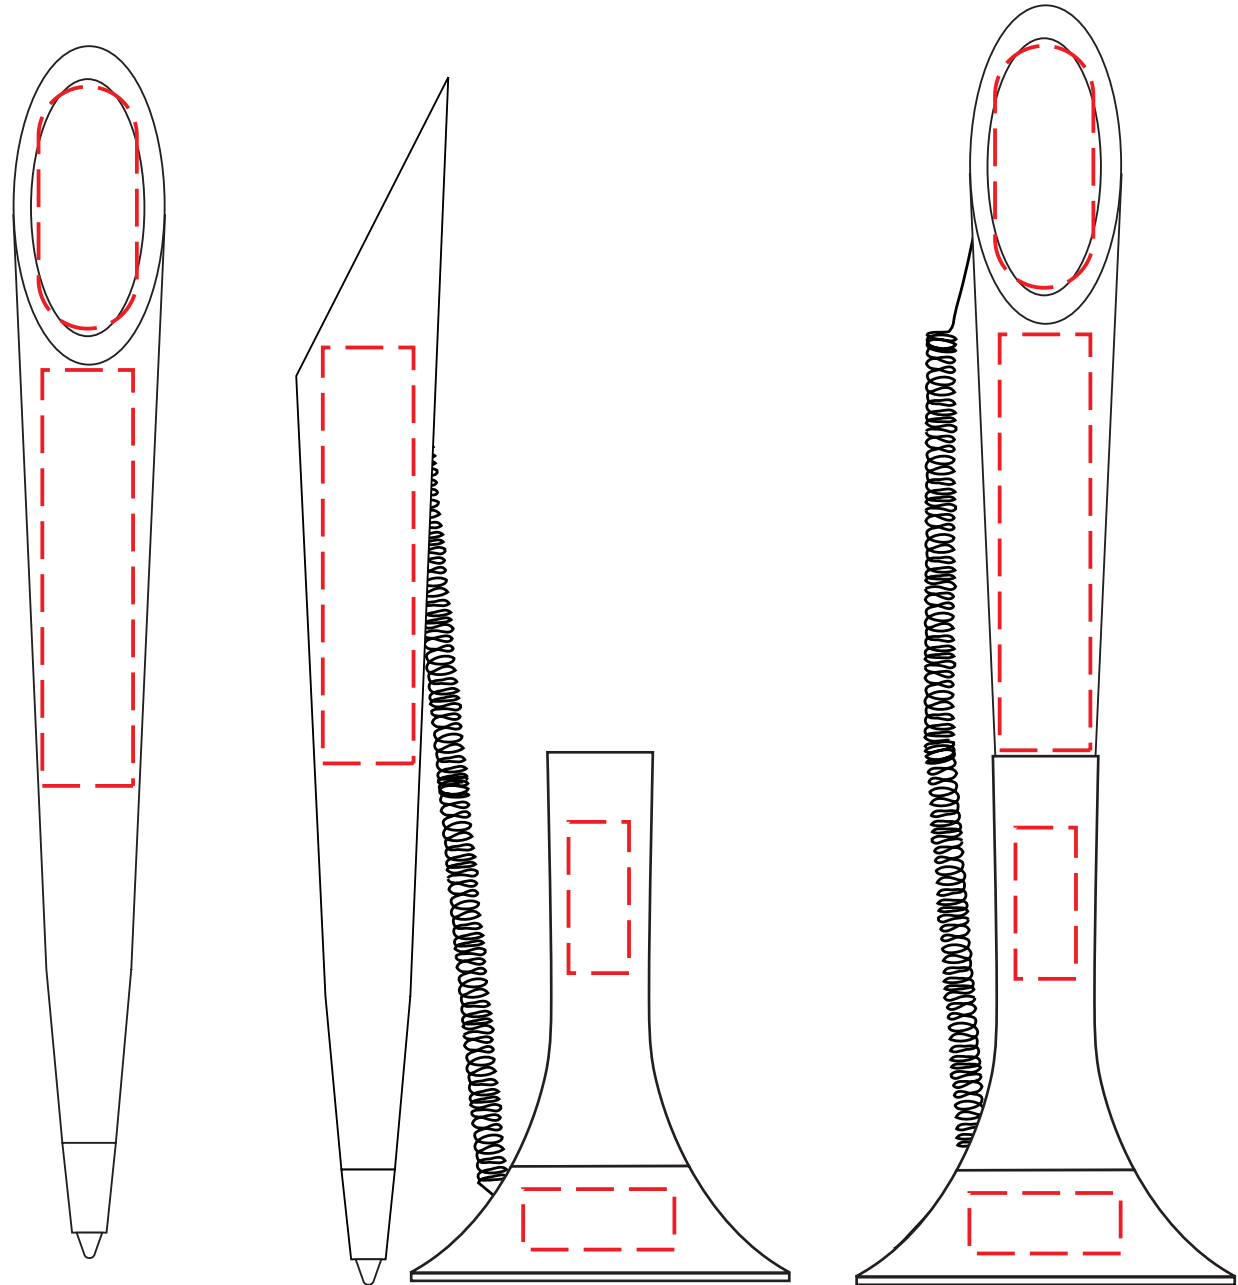

Product Name:

Memo Ice Cord

Product Code:

MEMO004

Product Size:

187mm x 48mm x 48mm

Product Colours:

Range of colours

Decoration Area:

32mm x 13mm - pad print top

55mm x 12mm - pad print barrel

20mm x 8mm - pad print base

55mm x 12mm - direct digital barrel

100% actual size

Line drawing is for approximate print positional purposes only. It is not intended to be an exact scale or detailed representation. Colour proofs are to be used as a guide only. Red dotted lines will not be printed, these are for max print guides only. Small details or text including trade marks may fill in and not be legible.